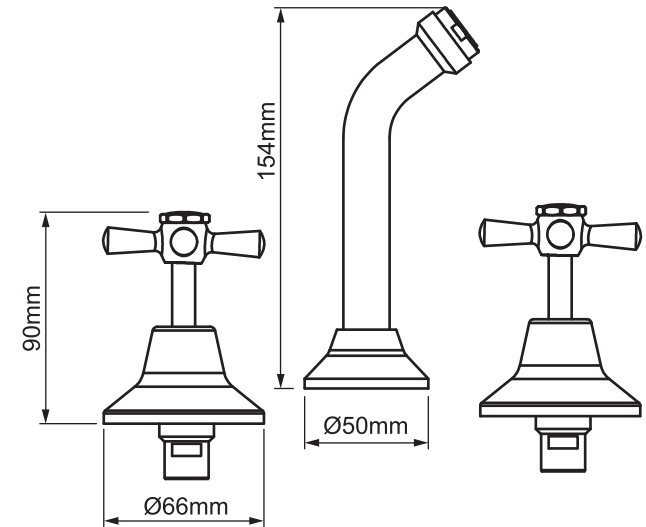

Mondella

CADENZA
CURVY CHIC

CADENZA

MATTE BLACK

CERAMIC DISC BATH SET

Fitted with 1/2 turn ceramic disc valves

Functional low maintenance tapware

Manufactured to Australian standards
AS/NZS3718, WM70050 DR
ApprovalMark

Item Number: 0238887
MON1031

AS/NZS3718
WM70050 DR
ApprovalMark

10 YEAR WARRANTY*

* refer to www.mondella.com.au for full warranty details

MON1031-FLV1
23/02/21

All dimensions in millimetres (mm) and subject to manufacturing tolerances.