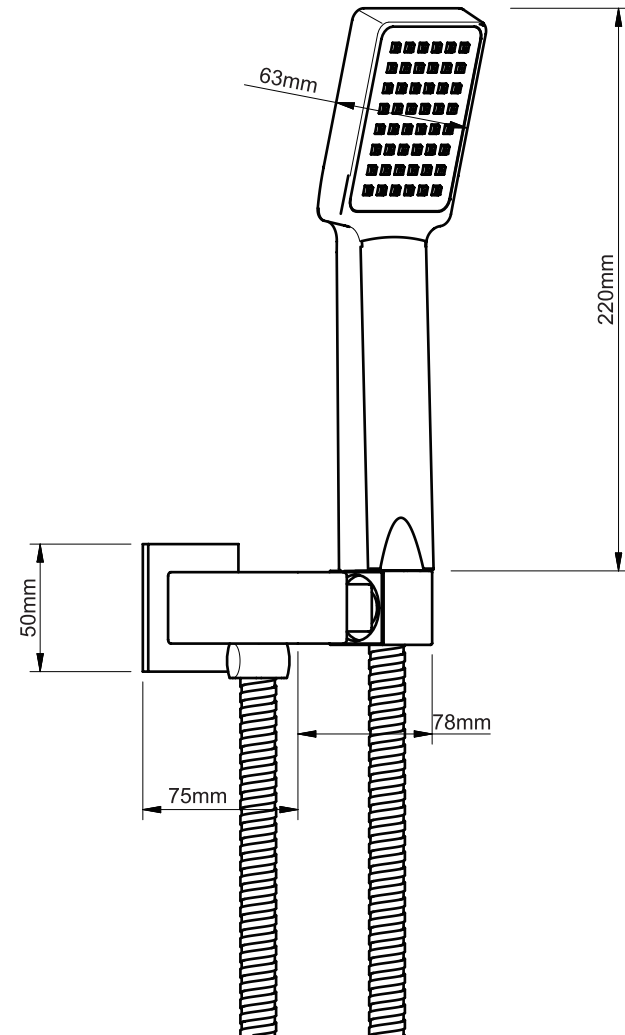

## ROCOCO

**MATTE BLACK**  
SINGLE FUNCTION  
HAND SHOWER SET

**ABS shower head**

**Adjustable wall bracket**

**Includes 1.5m stainless steel  
shower hose**

**Easy to install, no drilling required**

Item Number: 0134823  
MON0762

# 10 YEAR WARRANTY\*

\* Refer to [www.mondella.com.au](http://www.mondella.com.au) for full warranty details

MON0762-FLV2  
13/04/20

All dimensions in millimetres (mm) and subject to manufacturing tolerances.