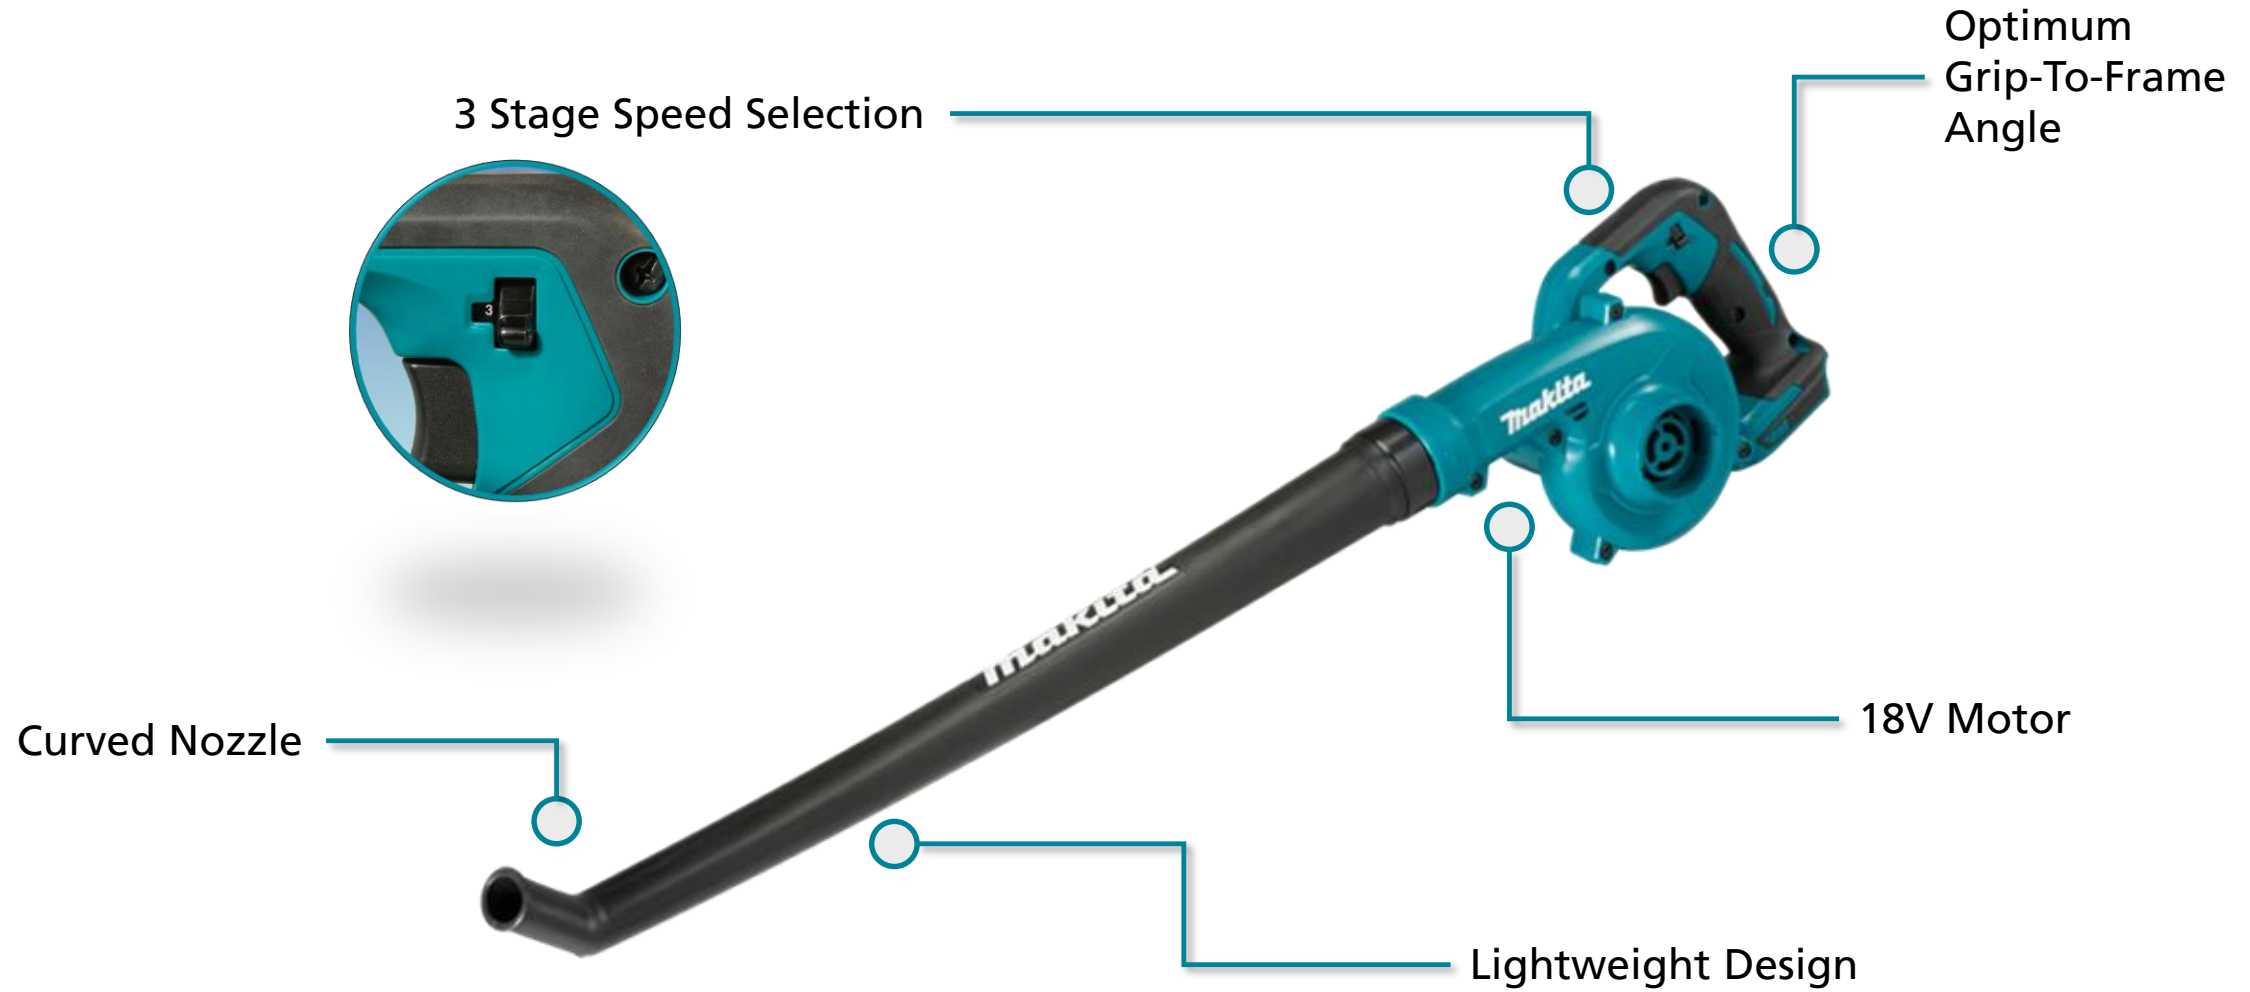

Makita[®]

18V Blower

DUB186

Product Objectives

- Develop a cordless 18V blower to suit the needs of gardeners, maintenance staff and the home user
- Design a cordless blower that is lightweight and features long leaf blowing nozzle ideal for clearing
- DUB186 replaces DUB183

Product Overview

Product Specification Sheet

Max. air velocity	244.8km/h
Max. air volume	3.2m ³ /min
No load speed	0-18,00rpm
Blowing Force	2.5N
Overall length	861mm
Skin weight	1.5kg
Weight (with battery)	2.1kg
Voltage	18V

- **3 Stage speed selection** – improved switch allows the user to easily select between high, medium and low speed settings
- **Lightweight design** – weighing only 2.1kg with a battery the blower can comfortably be used for extended periods of time
- **Curved nozzle** – extra long nozzle with curved end for comfortable cleaning of footpaths, driveways and hard surfaces
- **Optimum grip to frame angle** – provides optimum nozzle to ground angle for efficient sweeping operation
- **18V Motor** – powered by the 18V Li-ion battery platform powering the worlds largest range of 18V Li-ion tools

Performance

Max. air speed: 244.8km/h
Max. air volume: 3.2m³/min

Discontinued Product

	DUB186	DUB183
		
Max. air velocity	244.8km/h	237.6km/h
Max. air volume	3.2m³/min	2.6m ³ /min
No load speed	0-18,000rpm	0-18,000rpm
Blowing Force	2.5N	2.4N
Overall length	861mm	845mm
Skin weight	1.5kg	1.5kg
Weight (with battery)	2.1kg	2.1kg
Voltage	18V	18V