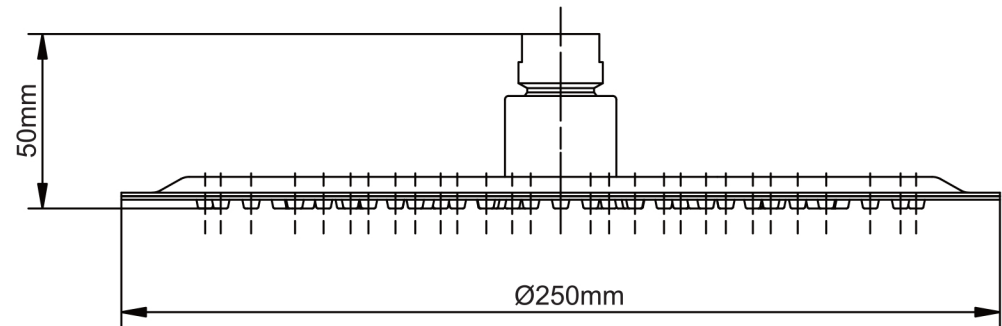

Mondella

RESONANCE
TIMELESS ALLURE

RESONANCE

STAINLESS STEEL

250MM RAIN
SHOWER HEAD

Slim design shower head

Highly polished 304 grade stainless steel

Suits all standard shower arms

250mm diameter

Item Number: 5002872
MON0504

AS/NZS 3662 WM21832
ApprovalMark

9 litres per
minute

In accordance with AS/NZS 4400

Licence No. 1101
Kinetic Sourcing Group Ltd

10 YEAR WARRANTY*

5002872-FLV1
28/06/19

* refer to www.mondella.com.au for full warranty details

All dimensions in millimetres (mm) and subject to manufacturing tolerances.