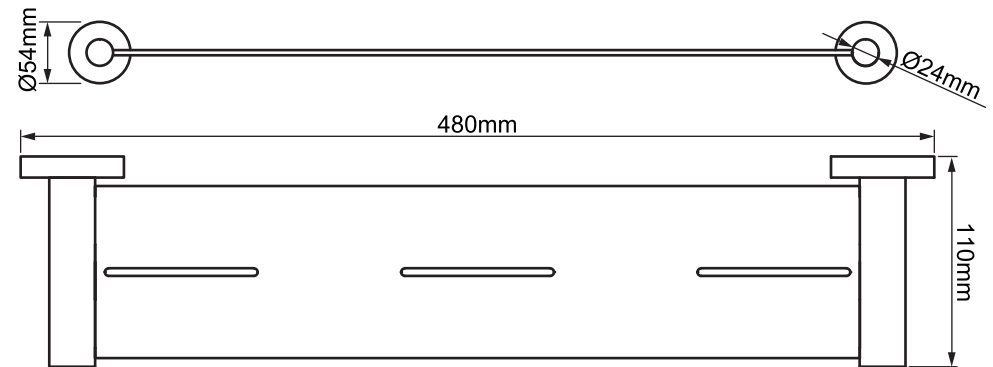

Mondella

RESONANCE
TIMELESS ALLURE

RESONANCE

STAINLESS STEEL
SHOWER/BATH SHELF

480mm W x 54mm H x 110mm D

Grade 304 stainless steel construction

Brushed finish

Item Number: 0166790
MON0881

10
YEAR
WARRANTY*

MON0881-FLV1
21/01/21

* refer to www.mondella.com.au for full warranty details

All dimensions in millimetres (mm) and subject to manufacturing tolerances.