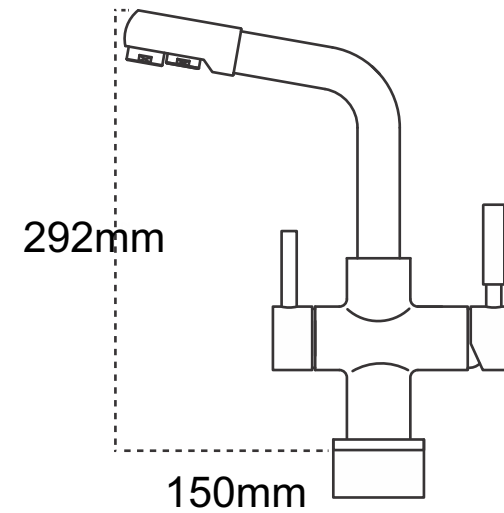

Stefani

PREMIUM CHROME 3 WAY TAP

INDEPENDENT SINK MIXER
& FILTERED WATER TAP

Connects to hot water, cold water
and installed filtered water systems

Item Number: 0137916

Ceramic cartridge and brass headwork.
Brass body and handle with stainless
steel flexible piping and installation kit.

WaterMark
AS/NZS 3718
WMKA 74548

Independent spouts keep your
filtered water separated from
the mixer.