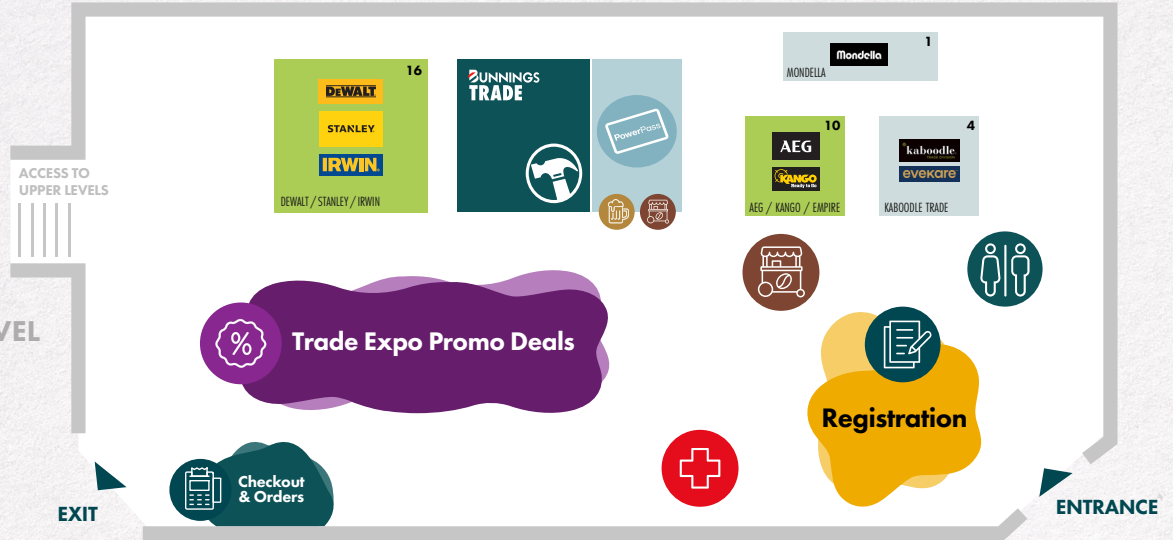

Exhibitor Directory Claremont Showground

BUNNINGS TRADE EXPO 2026

KEY

- CHECK IN / REGISTRATION
- FIRST AID
- CHECKOUT & ORDERS
- NEW PRODUCTS
- POWERPASS LOUNGE
- TOILETS
- COFFEE
- POWERPASS KNOCK OFF DRINKS
- INDUSTRY & INNOVATION STAGE
- FOOD & DRINK
- TRADE EXPO PROMO DEALS
- SISU HEALTH KIOSK
- JUNIOR TRADIE ZONE
- SEATING

LOWER LEVEL

40	39	38	37	36
GAINSBOROUGH / LEAMARK	COMBINED GROUP	CAGROUP	WOODHOUSE TIMBER	HUME DOORS & TIMBER

34	33	32	31	29
EARTHWOOL BY KNAUF	DRIZORO	SUNTUF	CFI	AMES

22	19
FULL BOAR	PASLODE

63	61
JamesHardie	wesbeam
JAMES HARDIE	WESBEAM

59	58	73
porta	PARKSIDE TIMBER	SMART-FRAME
PORTA	PARKSIDE TIMBER	SMART-FRAME

57	56
EKODECK	SPECRITE

55	53
RELIANCE WORLDWIDE CORP	ADBRI MASONRY
RELIANCE WORLDWIDE CORP	ADBRI MASONRY

52	51
BUILDDEX / RAMSEY / ZENITH / PRYDA LANE	HARD YAKKA

50	49	48
KIN-CROME	ALPHA / STERLING	KLEIN TOOLS
KIN-CROME	ALPHA / STERLING	KLEIN TOOLS

47	46	45	44
PELICAN	TOOL KIT DEPOT	THE TOOL GROUP	TIMBERLINK AUSTRALIA
PELICAN	TOOL KIT DEPOT	THE TOOL GROUP	TIMBERLINK AUSTRALIA

107	106	105
DULUX	DY-MARK	CABOT'S
DULUX	DY-MARK	CABOT'S

104	103
SELLEYS	BOSTIK
SELLEYS	BOSTIK

102	101	100
DUX HOT WATER	TRADE N GO GAS™	
DUX HOT WATER	TRADE N GO GAS™	

99	98
AMETALIN	BREMICK
VUEPRO	DECO

95
IGLOO THE COOLER BRAND
IGLOO

94	93
BOLLE SAFETY	TITAN FASTENERS
BOLLE SAFETY	TITAN FASTENERS

92	91	90
KARCHER	HIA	SUTTON TOOLS
KARCHER	HIA	SUTTON TOOLS

88
BOSCH
BOSCH

149	148	147	145	144	142	141
ENDURASEAL SMARTEX	DEKS	BEFORE YOU DIG	BEAMMONT TILES	TIMBERLINE	CAROMA	PHILIPS
ENDURASEAL SMARTEX	DEKS	BEFORE YOU DIG	BEAMMONT TILES	TIMBERLINE	CAROMA	PHILIPS

139	137	136	134
TAXIBOX	TRADEMUTT / TIACS	SWANN	EUFY
TAXIBOX	TRADEMUTT / TIACS	SWANN	EUFY

132	130
POWERBAY	TRADEWARE
POWERBAY	TRADEWARE

ACCESS TO LOWER LEVELS

UPPER LEVEL

This way to more food & drinks

Food & Drink