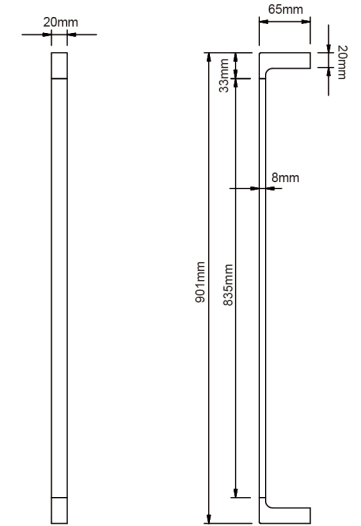

Mondella

VIVACE
BLACK VOGUE

VIVACE 900MM TOWEL BAR

- 900W × 20H × 65Dmm
- Matte Black Finish
- Brass Construction
- Includes Brass Fixing Kit

Item Number

4822049

10 YEAR WARRANTY*