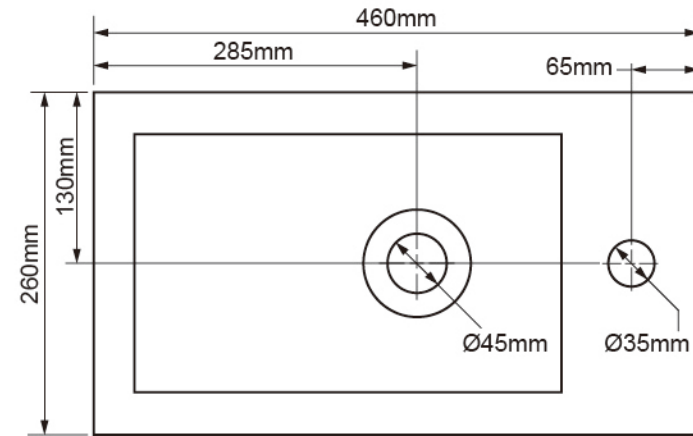

## ROCOCO WALL HUNG BASIN

- 460mm W x 260mm D x 120mm H.
- Left Hand Bowl.
- 1 Tap Hole.
- Vitreous China.
- Suits 32mm Waste (Not Included).

Item Number: 4822880  
MON0241

# 10 YEAR WARRANTY\*

4822880-FLV1  
02/08/18

\* Vitreous China items are subject to manufacturing tolerances and could vary in size from batch to batch. It is industry accepted that a variance of  $\pm 5\text{mm}$  is considered normal. It is recommended to have the Vitreous China item on hand prior to any setout work.

\* Refer to [www.mondella.com.au](http://www.mondella.com.au) for full warranty details

All dimensions in millimetres (mm) and subject to manufacturing tolerances.