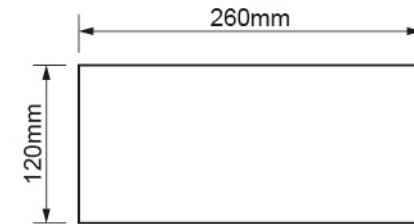

Mondella

ROCOCO
SQUARE FLAIR

ROCOCO WALL HUNG BASIN

- 460mm W x 260mm D x 120mm H.
- Left Hand Bowl.
- 1 Tap Hole.
- Vitreous China.
- Suits 32mm Waste (Not Included).

Item Number: 4822880
MON0241

10 YEAR WARRANTY*

4822880-FLV1
02/08/18

* Vitreous China items are subject to manufacturing tolerances and could vary in size from batch to batch. It is industry accepted that a variance of $\pm 5\text{mm}$ is considered normal. It is recommended to have the Vitreous China item on hand prior to any setout work.

* Refer to www.mondella.com.au for full warranty details

All dimensions in millimetres (mm) and subject to manufacturing tolerances.