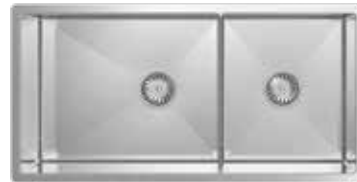

CODE No.
CR540 INCLUDED
ACCESSORIES

OPTIONAL ACCESSORIES (SEE PG 72)
02 10 24 40 41

ABEY PIAZZA 500D

OVERALL SINK SIZE
L889MM X W445MM

BOWL DEPTH 200MM | 200MM
MIN CABINET SIZE 1000MM

CODE No.
CR500D INCLUDED
ACCESSORIES