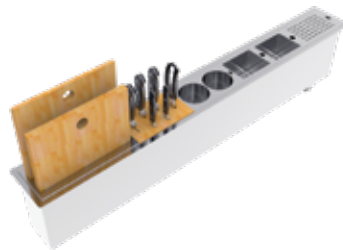

ABEY PREPARATION ISLAND CANALE SLIM PSA1200

CODE No.
PSA1200

OVERALL SINK SIZE
L1155MM X W145MM

BOWL DEPTH 203-217MM
MIN CABINET SIZE 1200MM