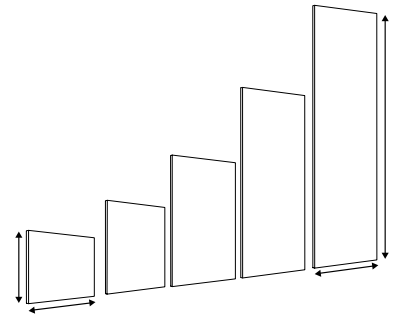

STEP 3 Finish off with Accessories

Handles

Hanging Rail

110° Hinge
(For standard doors.)

165° Hinge
(For doors in front of internal drawers.)

Doors
(Available in widths and heights to suit all cabinet shells.)