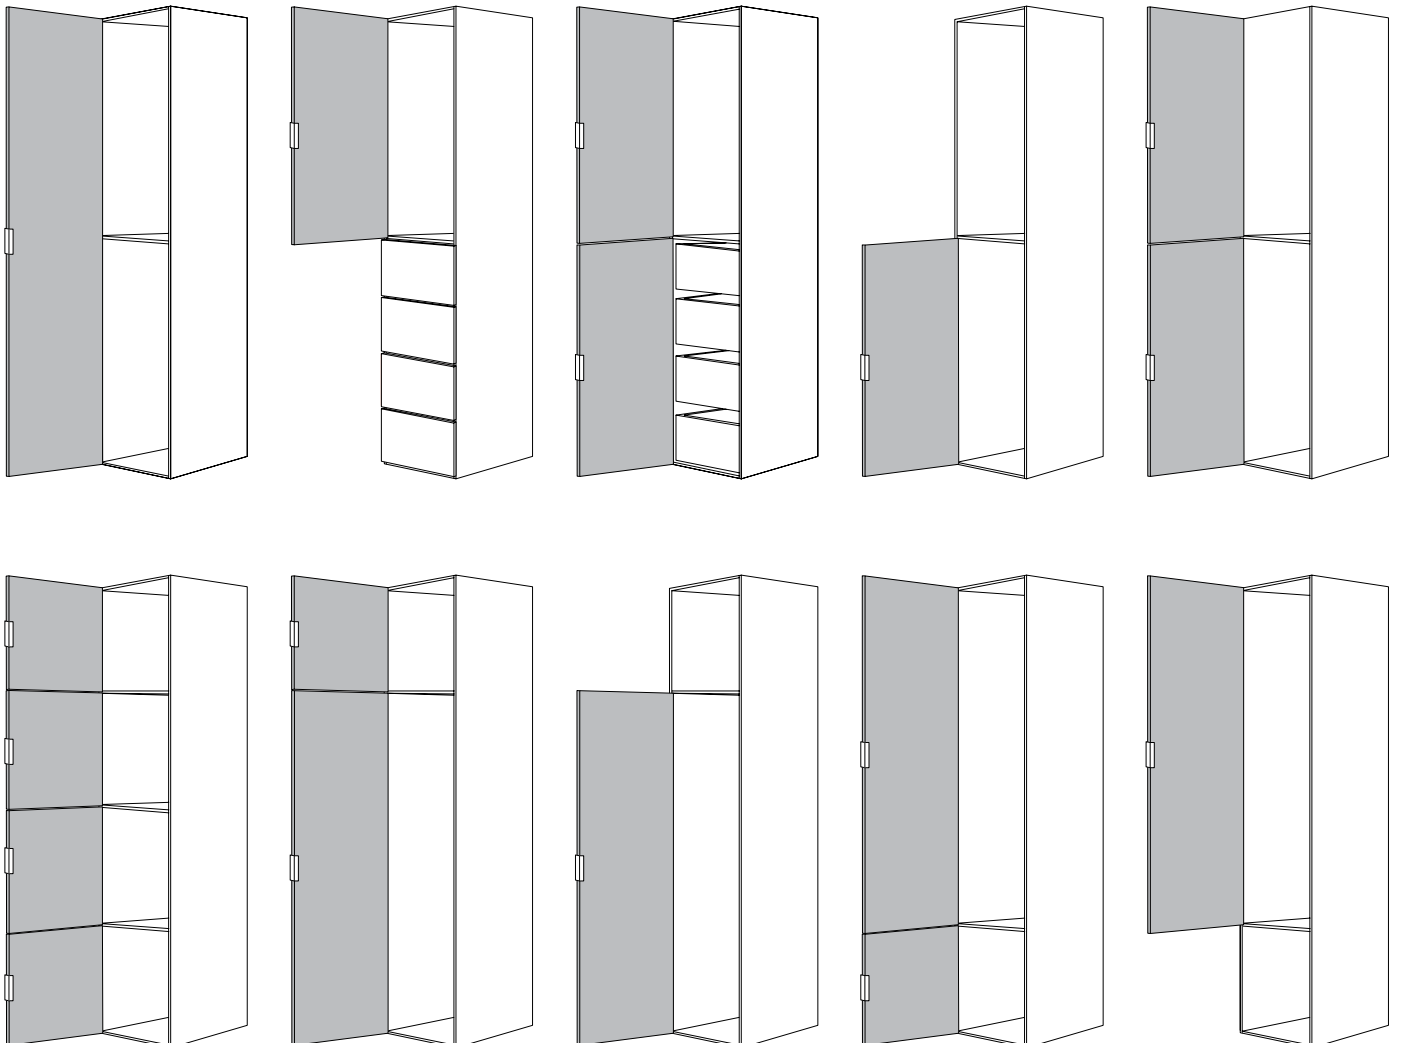

Doors

Designed to fit our range of cabinets, mix and match doors with drawers to maximise your accessibility and design.