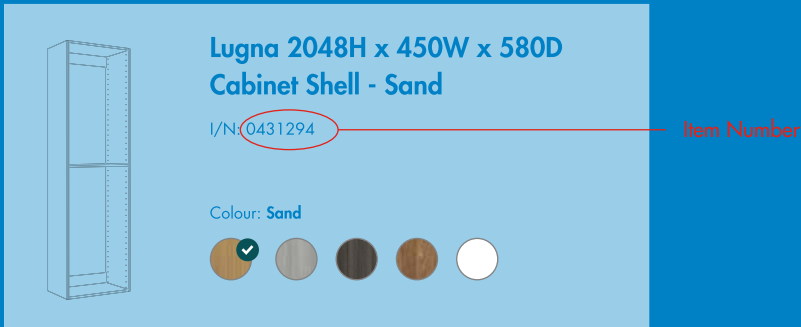

How It Works

It's as simple as 1,2,3! Follow the steps shown to purchase or order your product. If you need further advice, speak to a team member at the Special Orders Desk in-store.

---

1. Select The Product You Want

View the extensive range available in this brochure or online. Use the number shown below to order your product online or in-store.

---

2. Order Online or at the Special Orders Desk

After you have selected the product you want, take this brochure to the Special Orders Desk or order online at bunnings.com.au

---

3. Get It Home

We Will Deliver

Delivery to your home or site can be arranged online or in-store when purchasing your products.

Pick-Up In-Store

If you decide to pick-up in-store and need help to get it home, you can:

- borrow a courtesy trailer
- hire a vehicle

Check with your local Bunnings store for availability.