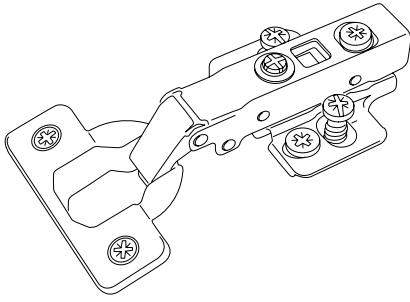

Hinges

110° Hinge - 2 Pack

Suitable for applications with no internal drawers.

0431437