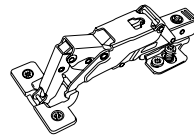

STEP 3 Finish off with Accessories

Handles

Hanging Rail

110° Hinge
(For standard doors.)

165° Hinge
(For doors in front of internal drawers.)

Doors
(Available in widths and heights to suit all cabinet shells.)

Handles

			
Gold	Black	Silver	White

Hanging Rail

TO SUIT SHELL Width	Width	Black	Silver	White
450mm	418mm	0431229	0431080	0431320
600mm	568mm	0431262	0431041	0431308
750mm	718mm	0431232	0431022	0431317
900mm	868mm	0431268	0431266	0431331