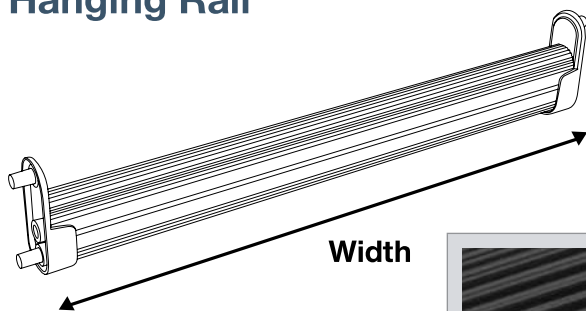

STEP 3 Finish off with Accessories

Handles

Hanging Rail

110° Hinge
(For standard doors.)

165° Hinge
(For doors in front of internal drawers.)

Doors
(Available in widths and heights to suit all cabinet shells.)

Handles

			
Gold	Black	Silver	White

Hanging Rail

TO SUIT SHELL Width	Width	Black	Silver	White
450mm	418mm	0431229	0431080	0431320
600mm	568mm	0431262	0431041	0431308
750mm	718mm	0431232	0431022	0431317
900mm	868mm	0431268	0431266	0431331