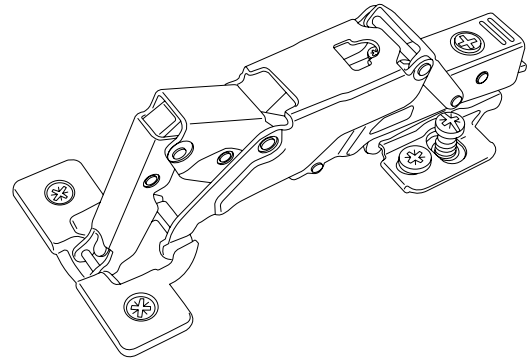

Hinges

110° Hinge - 2 Pack

Suitable for applications with no internal drawers.

0431437

165° Hinge - 2 Pack

Suitable for applications with internal drawers behind a door.

0431445

Doors

Designed to fit our range of cabinets, mix and match doors with drawers to maximise your accessibility and design.