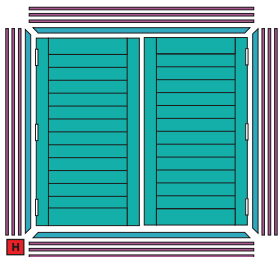

DUAL FIXING

- 89mm louvres offer full 180 degree closure for maximum privacy
- Moisture, UV and termite resistant polymer
- Designed to complement Dulux® Vivid White™
- Comes complete with frame, all fittings and additional packers for slightly larger windows
- Choice of face or recess fit installation

Elegant flat frame designed to complement modern decor

Extra strong aluminium core reinforcement to prevent warping and increase lifespan

Hidden tilt bar for maximum light control and obstruction free views

Contents

Comes complete with frame, all fittings and packers for slightly larger windows

4 Lengths of frame

Top, bottom, left & right

2 Panels

Left & right with pre-fit hinges

12 Lengths of Packing Strips

4 Lengths of 5.0mm thick packing
8 Lengths of 2.5mm thick packing

Hardware and Components

Hinges & magnetic latches are pre-fitted to both the frame and panel

Size Selection

Face Fit		Recess Fit		Product Code
Width (mm)	Height (mm)	Width (mm)	Height (mm)	
890	1190	890-910	1190-1210	0179581
890	1790	890-910	1790-1810	0179582
1190	1190	1190-1210	1190-1210	0179583
1190	1790	1190-1210	1790-1810	0179584
1490	1490	1490-1510	1490-1510	0179585
1790	1190	1790-1810	1190-1210	0179586
1790	1790	1790-1810	1790-1810	0179587