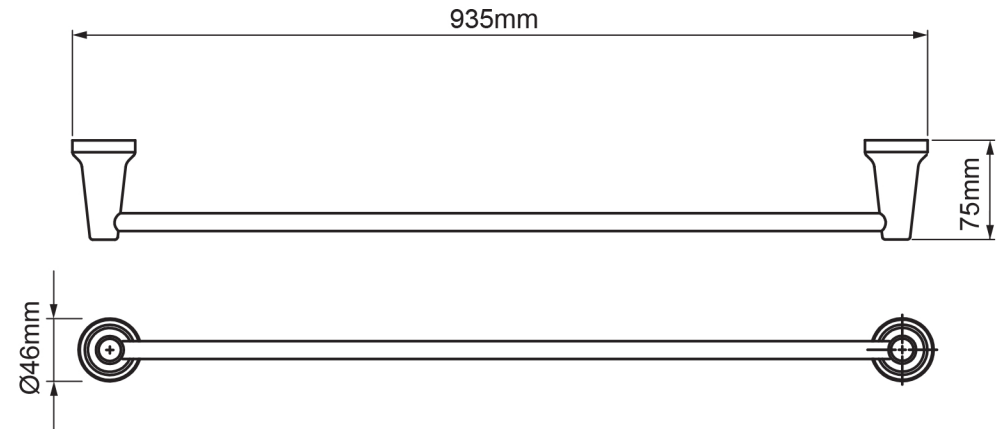

## CADENZA

**CHROME**  
935MM TOWEL RAIL

935mm W x 46mm H x 75mm D

**Metal construction**

Item Number: 0115755  
MON0648

**10**  
**YEAR**  
**WARRANTY\***

0115755-FLV1  
20/06/19

\* refer to [www.mondella.com.au](http://www.mondella.com.au) for full warranty details

All dimensions in millimetres (mm) and subject to manufacturing tolerances.