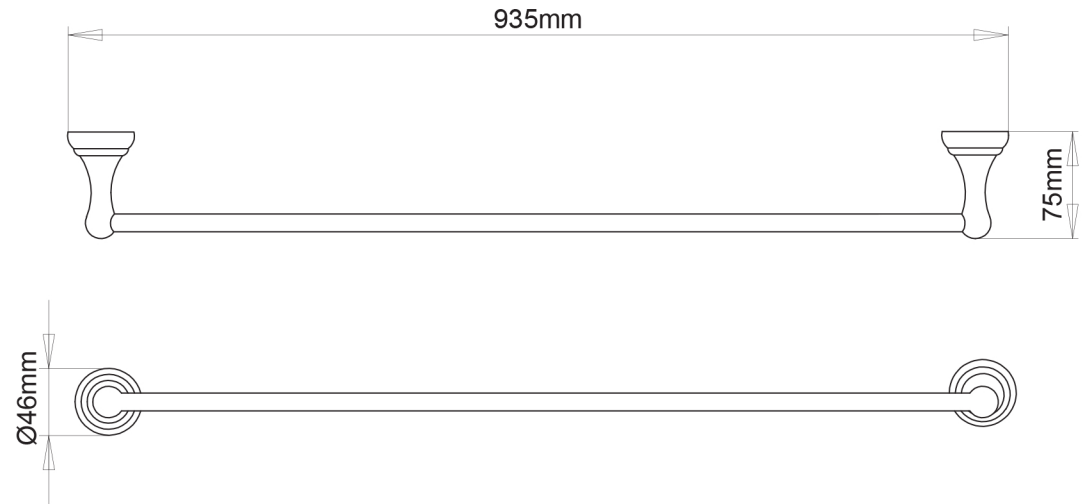

Mondella

MAESTRO
CLASSIC STYLE

MAESTRO

CHROME

935MM
TOWEL RAIL

935mm W x 46mm H x 75mm D

Metal construction

Item Number: 0125160
MON0693

10 YEAR WARRANTY*

MON0693-FLV1
23/09/19

* refer to www.mondella.com.au for full warranty details

All dimensions in millimetres (mm) and subject to manufacturing tolerances.