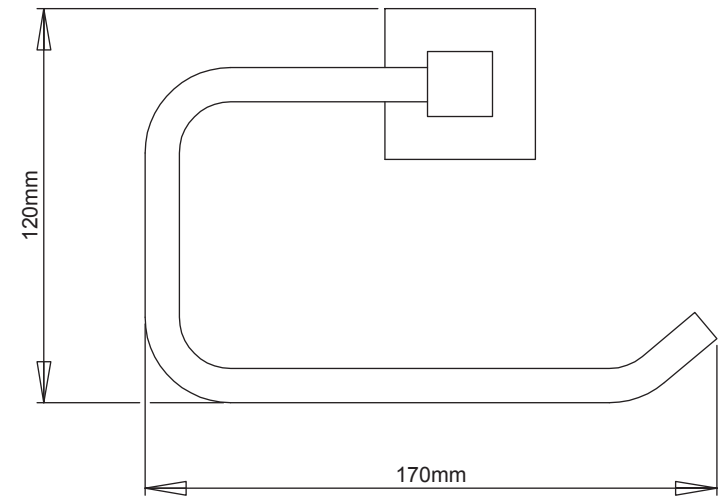

Mondella

ROCOCO
SQUARE FLAIR

ROCOCO MATTE BLACK TOILET ROLL HOLDER

Metal construction

Item Number: 0115748
MON0670

10 YEAR WARRANTY*

0115748-FLV1
18/06/19

* refer to www.mondella.com.au for full warranty details

All dimensions in millimetres (mm) and subject to manufacturing tolerances.