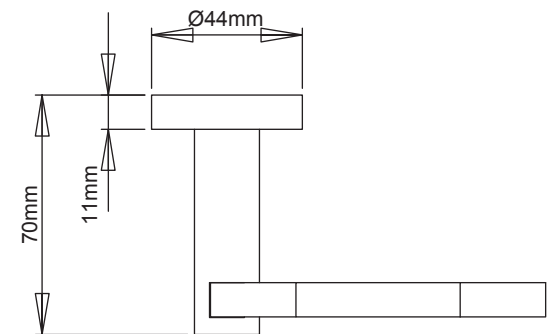

Mondella

ROCOCO
SQUARE FLAIR

ROCOCO MATTE BLACK TOILET ROLL HOLDER

Metal construction

Item Number: 0115748
MON0670

10 YEAR WARRANTY*

0115748-FLV1
18/06/19

* refer to www.mondella.com.au for full warranty details

All dimensions in millimetres (mm) and subject to manufacturing tolerances.