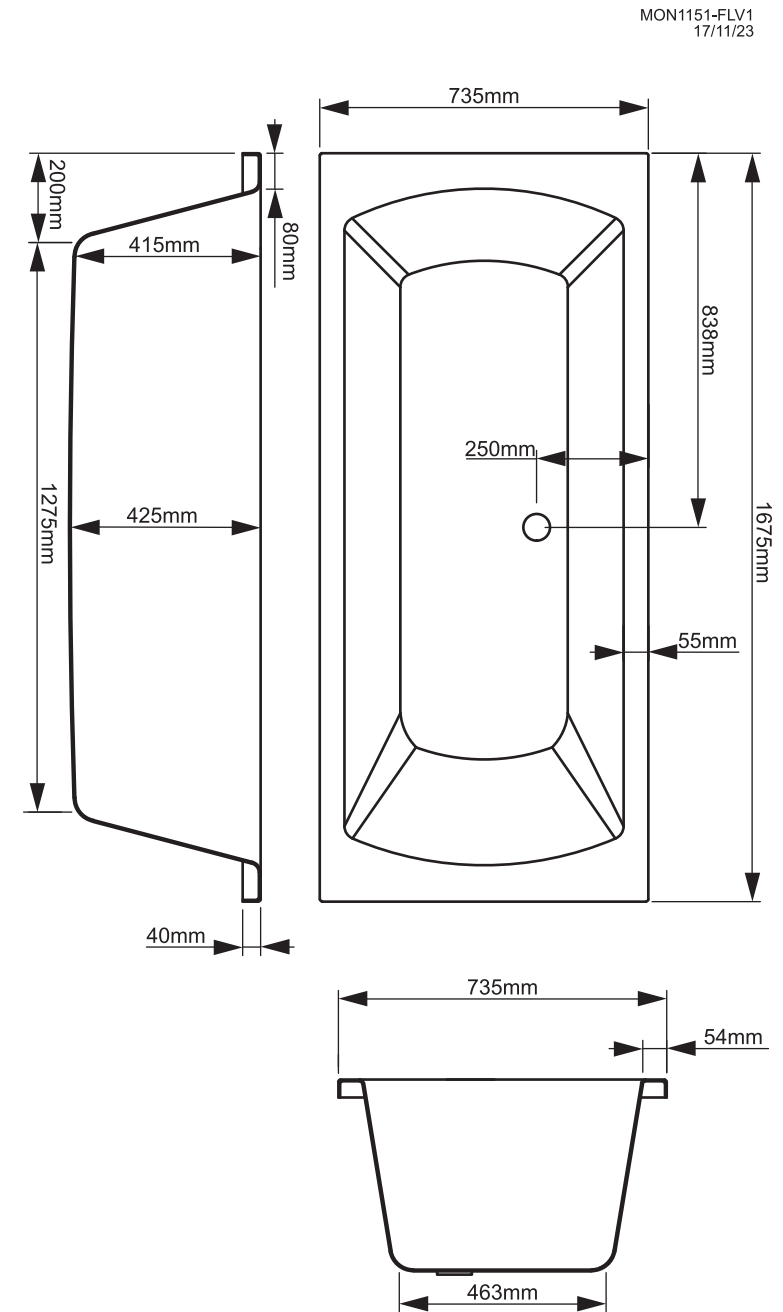

Mondella

WHITE ACRYLIC DROP IN BATH 1675MM SQUARE

1675mm L x 735mm W
x 425mm H

Gloss finish

3.5mm acrylic material with
fibreglass reinforcing

Suits 40mm waste (not included)

Item Number: 0295330
MON1151

10 YEAR WARRANTY*

* refer to www.mondella.com.au for full warranty details

All dimensions in millimetres (mm) and subject to manufacturing tolerances.