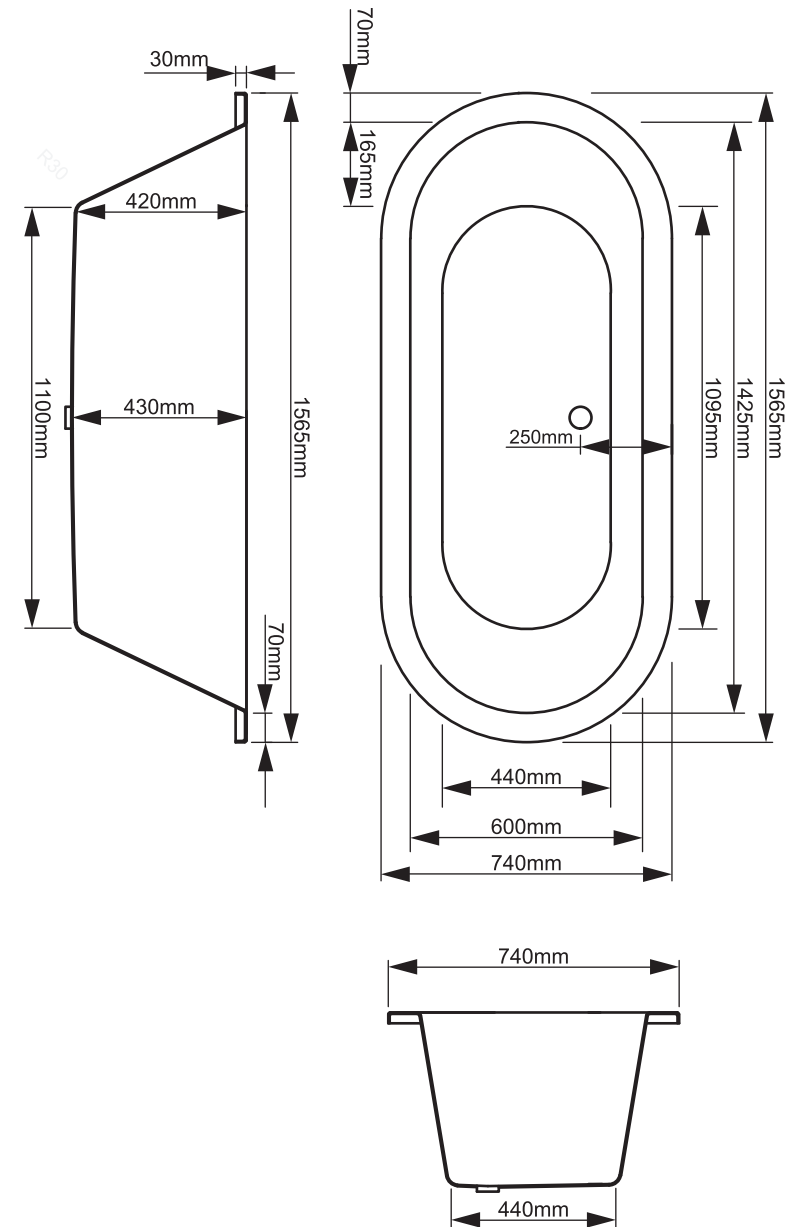

Mondella

WHITE ACRYLIC CLASSICO DROP IN BATH 1565MM ROUND

1565mm L x 740mm W
x 430mm H

Gloss finish

3.5mm acrylic material with
fibreglass reinforcing

Suits 40mm waste (not included)

Item Number: 0295333
MON1153

10 YEAR WARRANTY*

* refer to www.mondella.com.au for full warranty details

All dimensions in millimetres (mm) and subject to manufacturing tolerances.

MON1153-FLV1
17/11/23