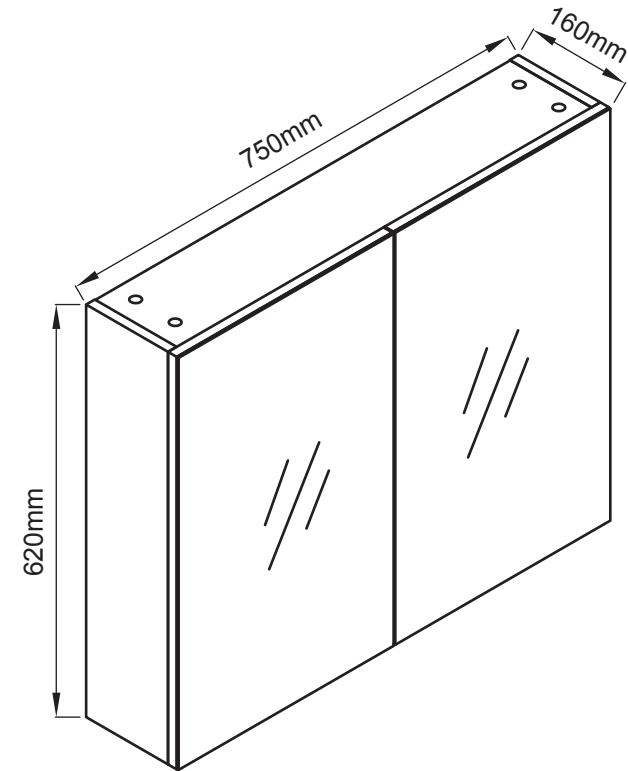

Mondella

ROCOCO
SQUARE FLAIR

ROCOCO

WHITE

750MM SHAVING CABINET

750mm W x 620mm H x 160mm D

MDF and particle board construction

White gloss finish

Mirrored soft close doors

Internal adjustable shelves

Includes wall fixing kit

Item Number: 0036551
MON0792

10 YEAR WARRANTY*

MON0792-FLV1
24/09/19

* refer to www.mondella.com.au for full warranty details

All dimensions in millimetres (mm) and subject to manufacturing tolerances.