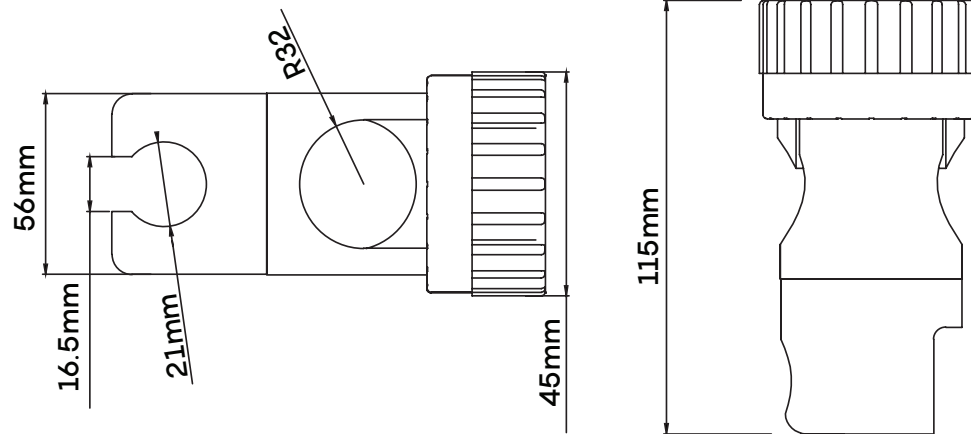

evekare™

Grab Rail Shower Slider

Chrome and grey finish

Item Number: EVK-0485-MCE

- Suitable for assisted living and aged care
- Converts a grab rail into a hand shower
- Suits 32 mm diameter grab rails
- ABS construction

1
year
warranty

Dimensions in millimeters (mm) and subject to manufacturing tolerances