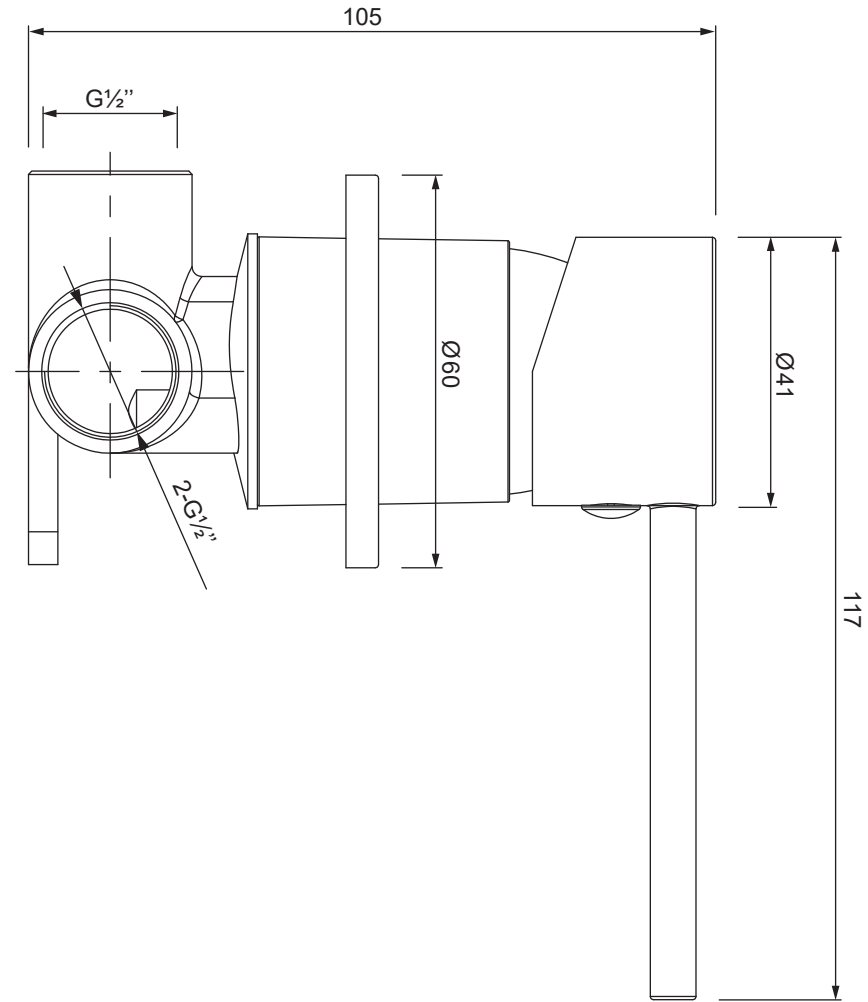

Mondella

RESONANCE COLLECTION

SHOWER MIXER BRUSHED BRASS

35mm Cartridge
60mm Slide Flange
Lead Free Construction

ITEM NO:
MON1750
0683921

10
YEAR
WARRANTY

All dimensions in millimetres (mm) and subject to manufacturing tolerances.