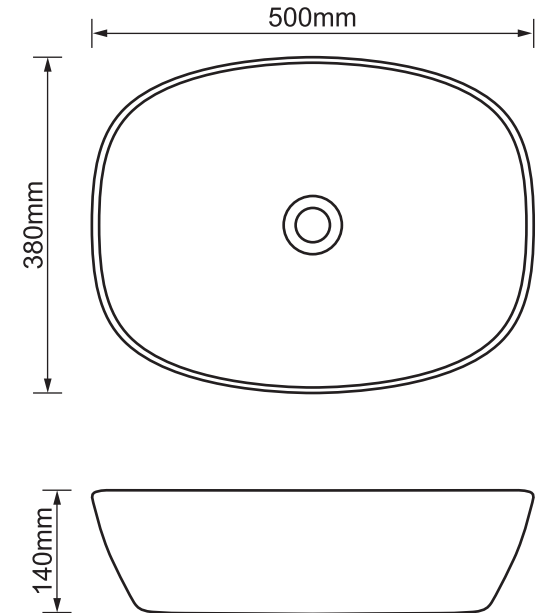

Mondella

RESONANCE
TIMELESS ALLURE

RESONANCE

GLOSS WHITE

RECTANGULAR VITREOUS
CHINA BASIN

500mm W x 380mm D x 140mm H

**Above counter basin
without overflow**

Suits 32mm waste (not included)

Item Number: 0205449
MON0997

10 YEAR WARRANTY*

MON0997-FLV1
03/11/20

* refer to www.mondella.com.au for full warranty details

All dimensions in millimetres (mm) and subject to manufacturing tolerances.