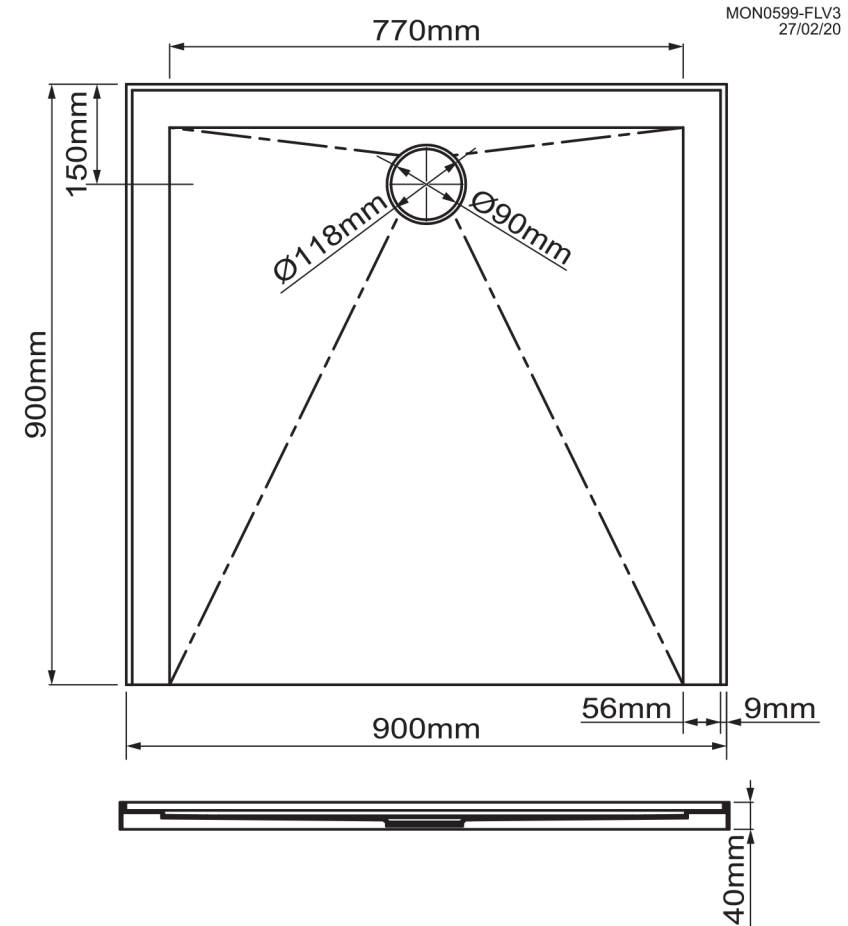

Mondella

RESONANCE
TIMELESS ALLURE

RESONANCE

WHITE
SQUARE SMC SHOWER BASE

900mm L x 900mm W x 40mm H

Light weight

**Includes ABS 50mm waste with
chrome cover**

**Durable SMC (sheet moulding
compound) construction**

Item Number: 4890575
MON0599

10 YEAR WARRANTY*

* refer to www.mondella.com.au for full warranty details

All dimensions in millimetres (mm) and subject to manufacturing tolerances.