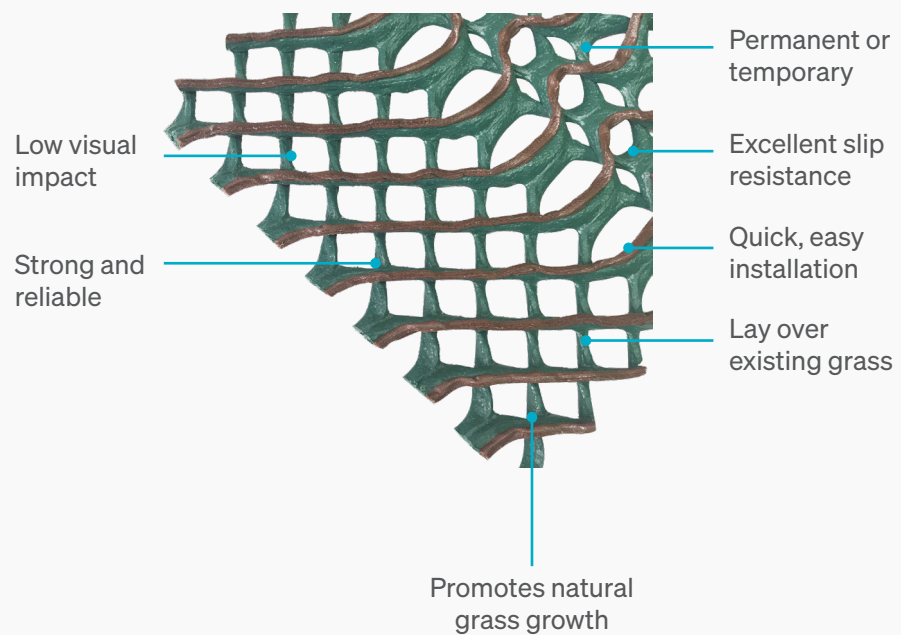

StrolTM

SureFlex

Roll Out Grass Protection

ENHANCING TOMORROW / STROL.COM.AU

SureFlex Grass Protection

SureFlex 1400
2m x 20m
CODE: 76292

SureFlex 1400
1m x 10m
CODE: 60255

SureFlex 1800
2m x 20m
CODE: 76293

SureFlex

Roll Out Grass Protection Mesh

ABOUT

SureFlex grass protection mesh is an effective way to protect grassed areas from pedestrian and vehicle damage.

It is a cost-effective yet robust solution for protecting grassed areas from excessive wear, rutting, skidding, mud and damage caused by pedestrian and vehicle traffic.

Available in two different grades, GP1800 for the more demanding applications and GP1400 for applications where there is only light vehicle or pedestrian movement.

SureFlex is manufactured using an improved method of extrusion and combining more than one material into the product. It has superior slip resistance and is over 30% stronger when compared to other extrusion methods (tested to BS 7976-2). Improved flexibility makes the mesh quicker and easier to install.