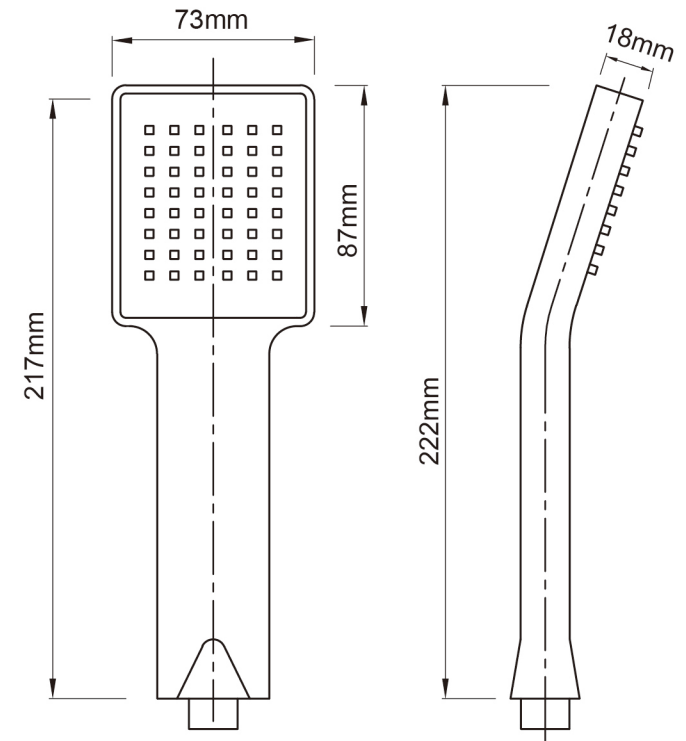

## ROCOCO SINGLE FUNCTION HAND PIECE

- Single Function Hand Shower.
- Chrome Finish.
- Modern Square Design.
- Fitted with Water Saving Device  
WELS 3 Star  
9L/min.

Item Number: 5003339

# 10 YEAR WARRANTY\*

\* Refer to [www.mondella.com.au](http://www.mondella.com.au) for full warranty details

5003339-FLV3  
12/07/18

All dimensions in millimetres (mm) and subject to manufacturing tolerances.