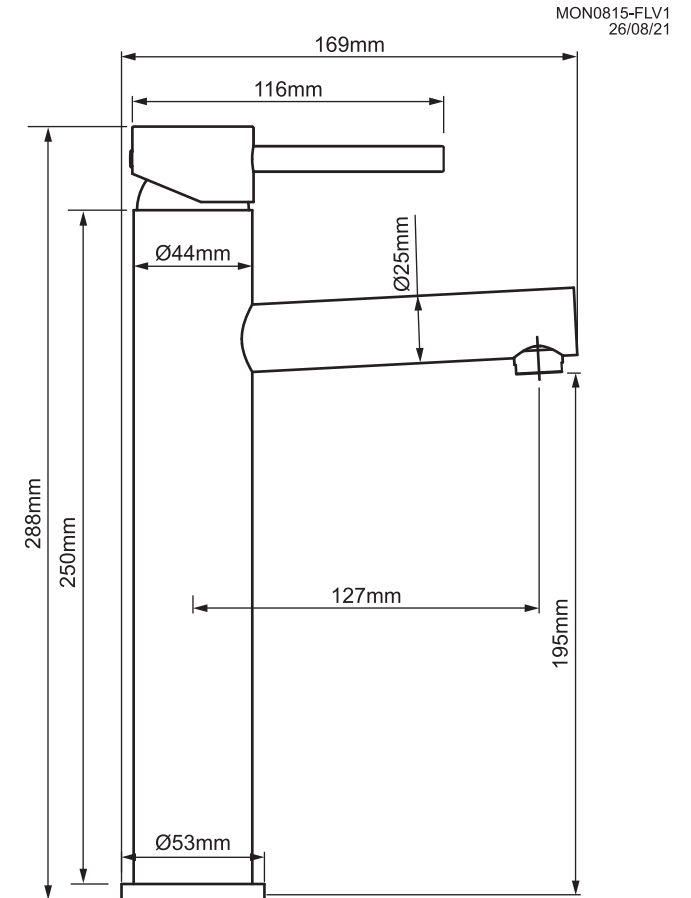

Mondella

RESONANCE
TIMELESS ALLURE

RESONANCE STAINLESS STEEL EXTENDED PIN LEVER BASIN

Grade 304 stainless steel
35mm cartridge
130mm spout reach &
195mm spout clearance
Manufactured to Australian
standards AS/NZS3718,
WMKA21979 DR ApprovalMark
Fitted with approved water saving
devices. WELS Lic No.1101

Item Number: 0259841
MON0815

AS/NZS3718
WMKA21979 DR
ApprovalMark

6 litres per
minute

In accordance with AS/NZS 6400

Licence No. 1101

Kinetic Sourcing Group Ltd

10 YEAR WARRANTY*

* refer to www.mondella.com.au for full warranty details

All dimensions in millimetres (mm) and subject to manufacturing tolerances.