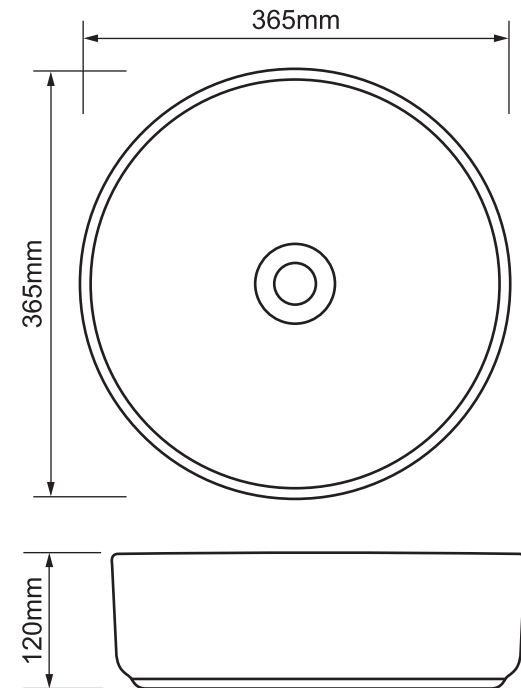

## RESONANCE

**GLOSS WHITE**  
ROUND VITREOUS  
CHINA BASIN

**365mm W x 365mm D x 120mm H**

**Above counter basin without overflow**

**Suits 32mm waste (not included)**

Item Number: 0205460  
MON1006

**10**  
**YEAR**  
**WARRANTY\***

\* refer to [www.mondella.com.au](http://www.mondella.com.au) for full warranty details

MON1006-FLV1  
03/11/20

All dimensions in millimetres (mm) and subject to manufacturing tolerances.