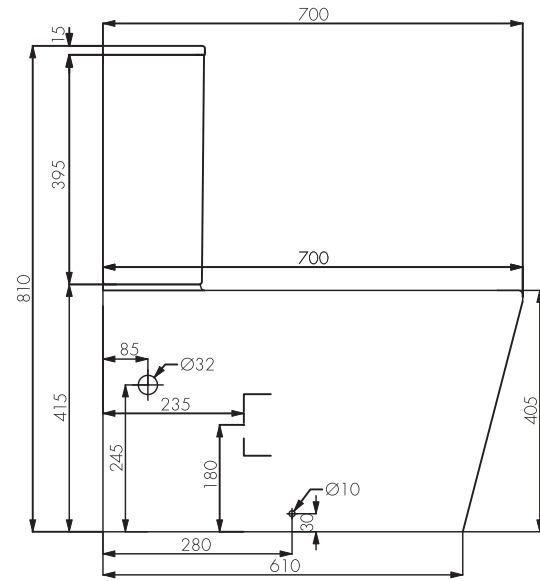

Dimensions in mm

ITEMS INCLUDED IN CARTON 1 OF 2

Rimless Pan

Vario Bend S Trap

Concealed Fixings

Instruction Manual

ITEMS INCLUDED IN CARTON 2 OF 2

Cistern

Heated Bidet Seat + Manual & Parts

Flush Valve

Fill Valve

Dual Flush Button

Connector Seal & Bolts

Cistern Plug

Please note, bidet hose and connections are not shown in the image above.

Vitreous china items are subject to manufacturing tolerances and could vary in size from batch to batch. Product measurements are subject to some variance due to manufacturing process. Always check physical product dimensions prior to setout and installation.