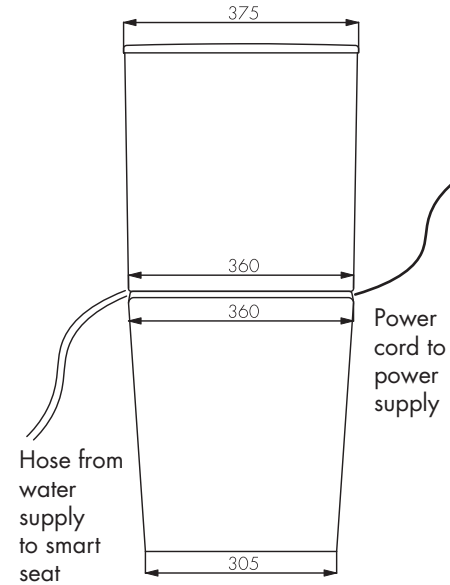

Mondella

CONCERTO
SLEEK EDGE

CONCERTO HEATED BIDET SUITE

HEATED BIDET SEAT WITH RIMLESS BACK TO WALL TOILET SUITE

- Dual wash bidet with water flow controls
- 3 Temperature wash settings
- 3 Temperature seat warming
- Illuminated side seat controls
- Soft close, antibacterial seat
- Self-cleaning bidet nozzle
- Night light
- Bottom entry configuration
- S & P Trap installation compatible

Dimensions in mm

ITEMS INCLUDED IN CARTON 1 OF 2

Rimless Pan

Vario Bend S Trap

Concealed Fixings

Instruction Manual

ITEMS INCLUDED IN CARTON 2 OF 2

Cistern

Heated Bidet Seat + Manual & Parts

Flush Valve

Fill Valve

Dual Flush Button

Connector Seal & Bolts

Cistern Plug

Please note, bidet hose and connections are not shown in the image above.

Vitreous china items are subject to manufacturing tolerances and could vary in size from batch to batch. Product measurements are subject to some variance due to manufacturing process. Always check physical product dimensions prior to setout and installation.