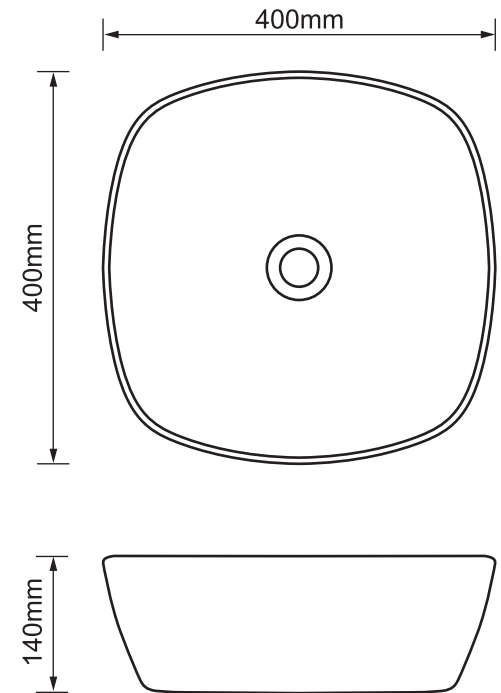

Mondella

RESONANCE
TIMELESS ALLURE

RESONANCE

GLOSS WHITE
SQUARE VITREOUS
CHINA BASIN

400mm W x 400mm D x 140mm H

**Above counter basin
without overflow**

Suits 32mm waste (not included)

Item Number: 0205448
MON0996

10
YEAR
WARRANTY*

MON0996-FLV1
03/11/20

* refer to www.mondella.com.au for full warranty details

All dimensions in millimetres (mm) and subject to manufacturing tolerances.