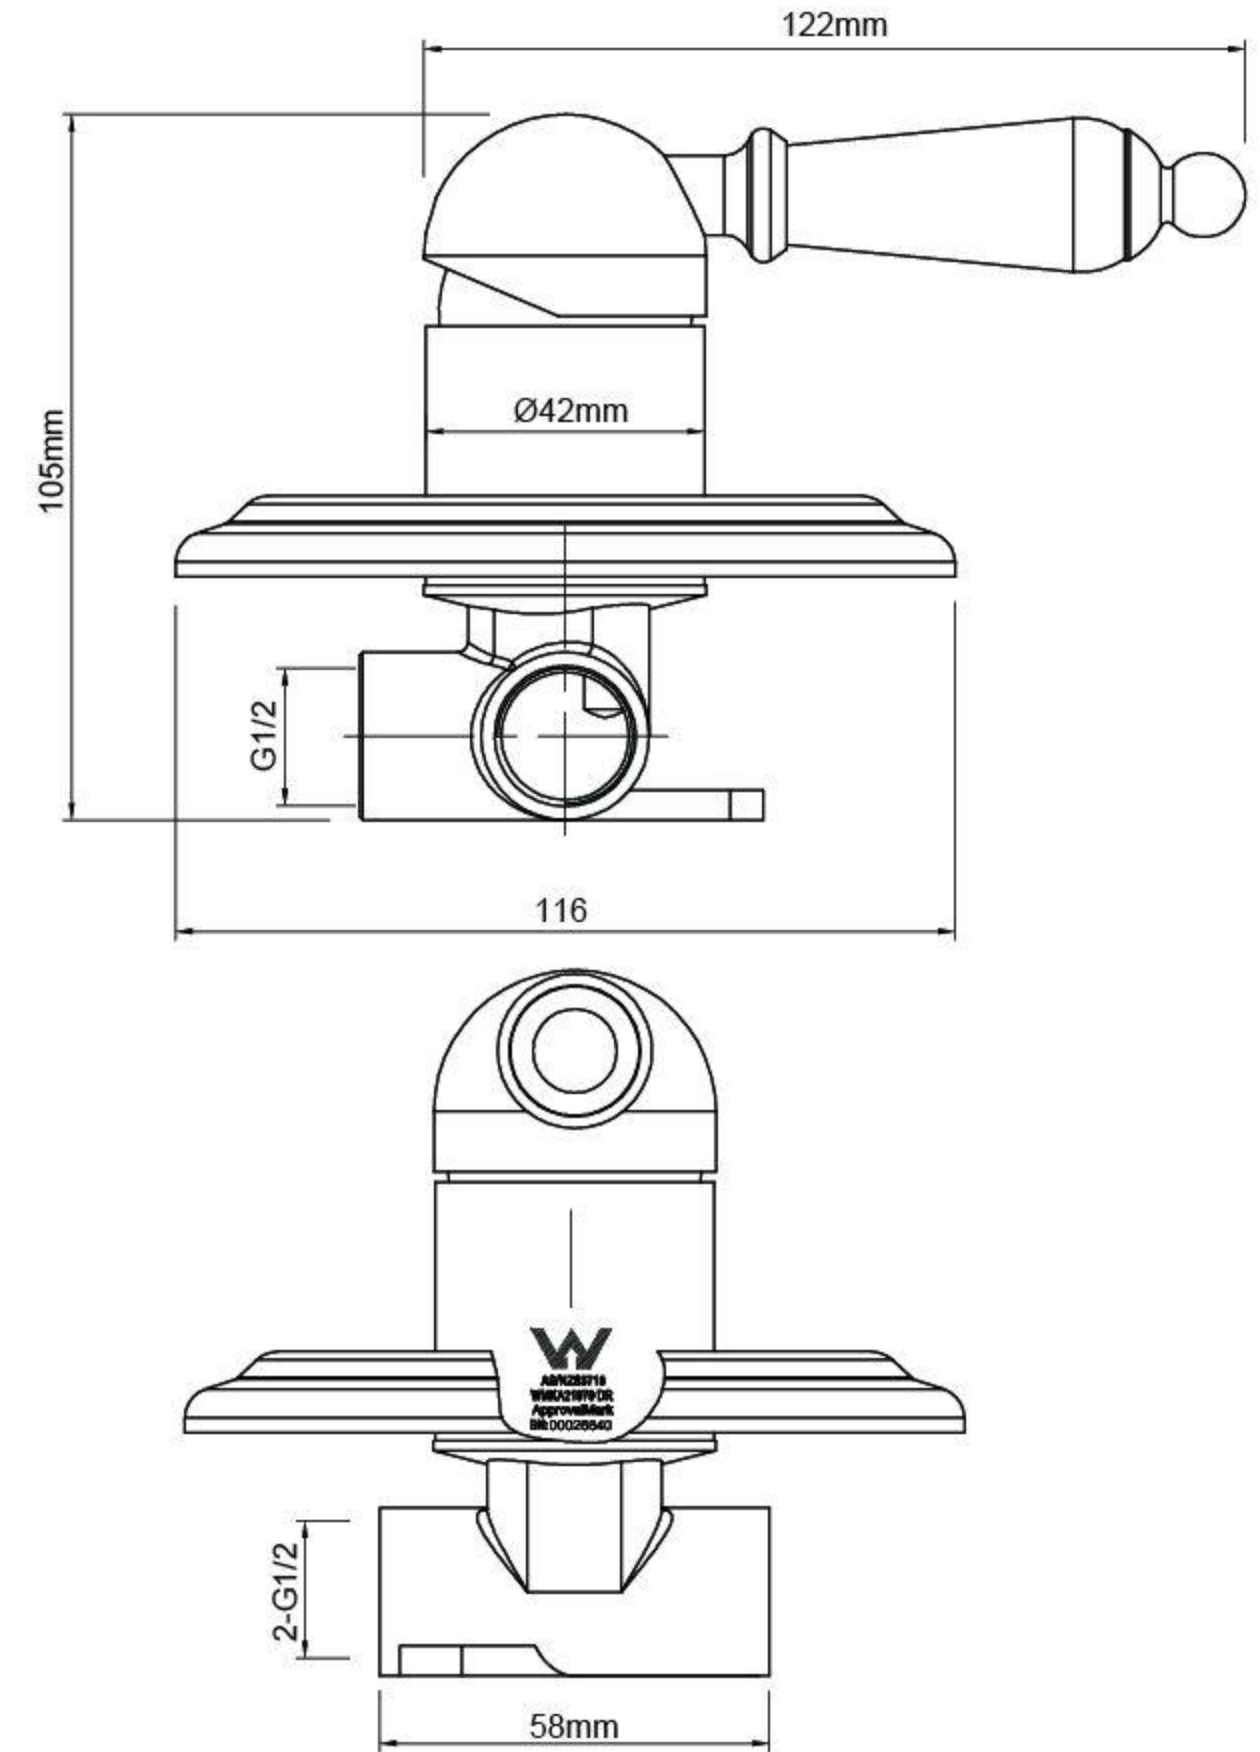

## MAESTRO SHOWER MIXER

- 35mm Cartridge.
- Chrome Finish.
- 115mm Backing Plate.
- Timeless Designed Style Product.
- Manufactured to New Zealand Standards AS/NZS3718, WMKA21979 DR ApprovalMark.
- Suitable for Unequal/Mains Pressure (Minimum 55kPa).

# 10 YEAR WARRANTY\*

00045733-FLV1  
31/05/18

\* refer to [www.mondella.com.au](http://www.mondella.com.au) for full warranty details

All dimensions in millimetres (mm) and subject to manufacturing tolerances.