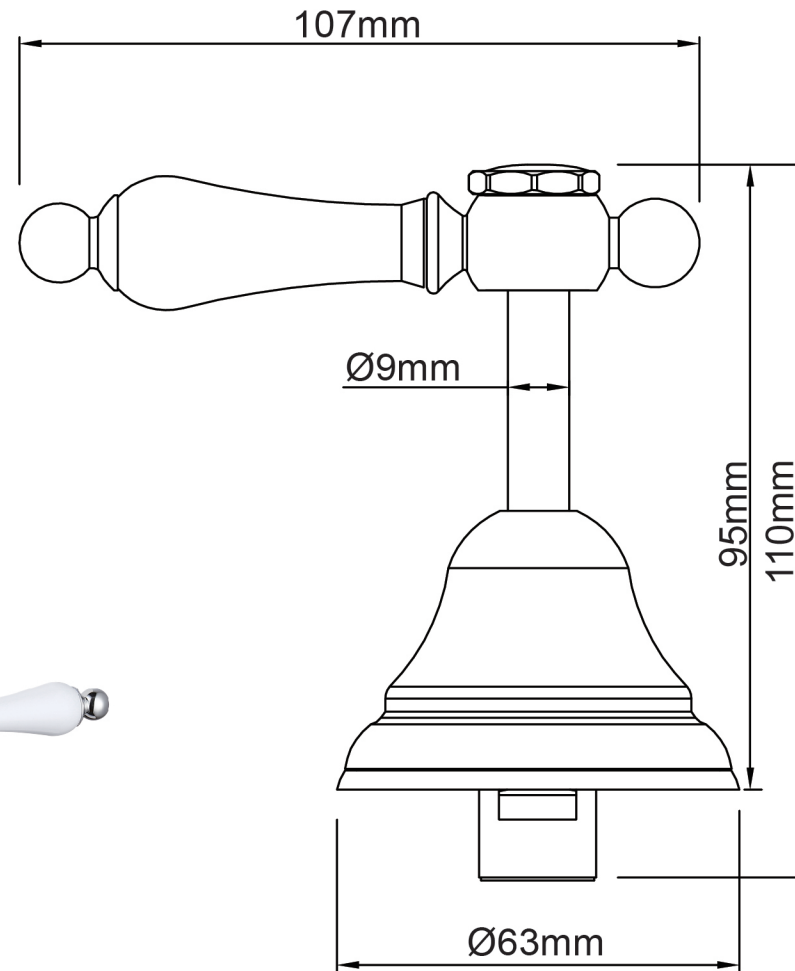

Mondella

MAESTRO
CLASSIC STYLE

**MAESTRO
LEVER HANDLE
WALL TOP ASSEMBLY**

- Chrome Plated Finish.
- Fitted with 1/4 Turn Ceramic Disc Valves.
- Functional Low Maintenance Tapware.
- Manufactured to Australian Standards AS/NZS3718, Watermark 70050 DR ApprovalMark.

Item Number: 5004349

AS/NZS3718
WM70050 DR
ApprovalMark

**10
YEAR
WARRANTY***

* refer to www.mondella.com.au for full warranty details

5004349-FLV1
26/10/17

All dimensions in millimetres (mm) and subject to manufacturing tolerances.