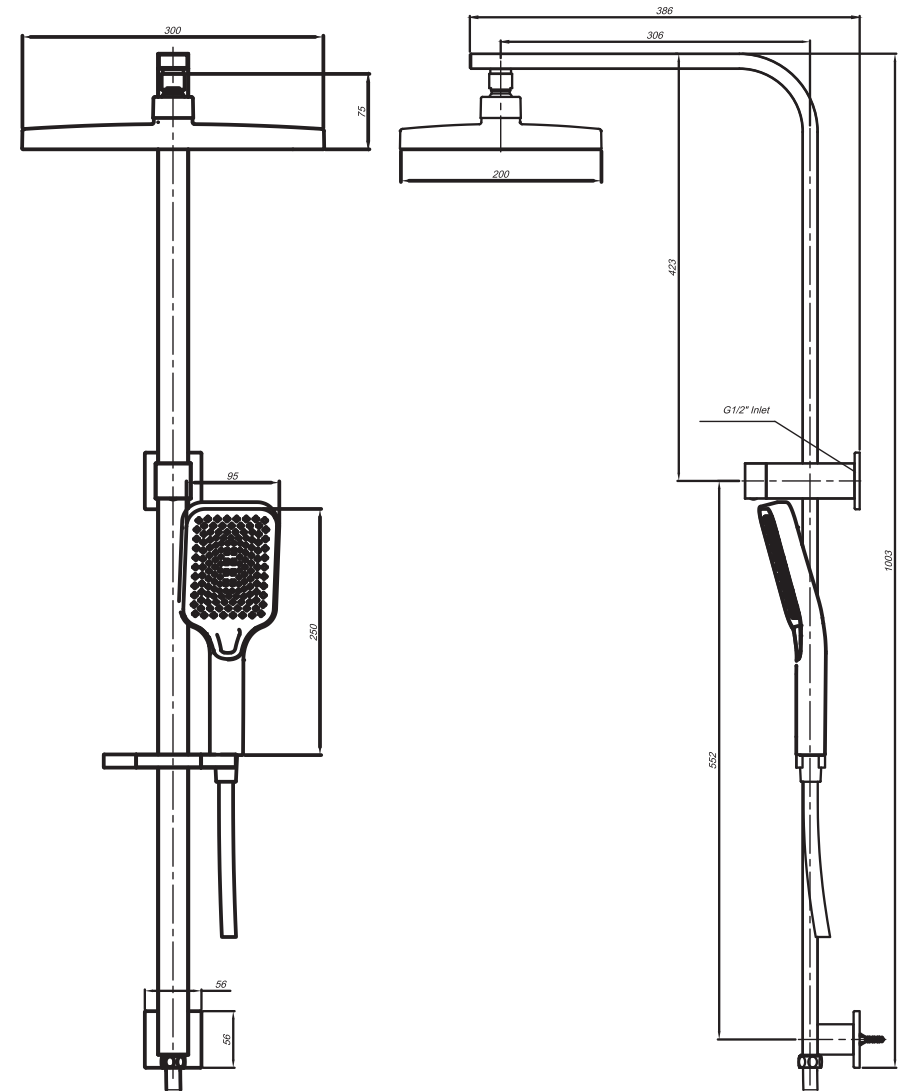

Mondella

ROCOCO COLLECTION

CHROME TWIN SHOWER

WELS 3 Star, 9 L/min

Manufactured to Australian standards
Lic No: WM022883

Certified Product No. IMK22883

Fitted with approved water saving
devices, WELS Lic No. 2091

Item Number: 0666524
BLU SA08710-C

AS/NZS3662
WM022883

AS/NZS3662
IMK22883

9 litres per
minute
(overhead shower)

In accordance with AS/NZS 4400

Licence No. 2091
Bluebird Pty Ltd

Hand shower
4 star
7.5 litres per minute

10 YEAR WARRANTY

Unless specified, dimensions are in millimetres (mm).

For more information visit
mondella.com.au or mondella.com.nz