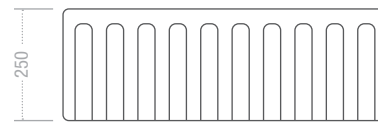

MANOR JUNIOR-01F

Sergio Butler Single Bowl - Fluted Apron

PRODUCT DETAILS

Product	MANOR JUNIOR-01F
Overall	755 x 500 x 250
Bowl	690 x 435 x 200
Bridge	N/A
Material	Glazed Fireclay
Thickness	N/A
Finish	-
Top Mount	N/A
Under Mount	<input checked="" type="checkbox"/>
Reversible	Apron

Sealing Tape & Fixing Clips	-
Waste	1x SBW 90mm Basket Waste

OPTIONAL ACCESSORIES

SQBW0

SSS1

All dimensions given are approximate and should be checked prior to installation.

Due to the individuality of these sinks we strongly recommend that a registered joiner/plumber be used to complete the install. Failure to do so will void the warranty.