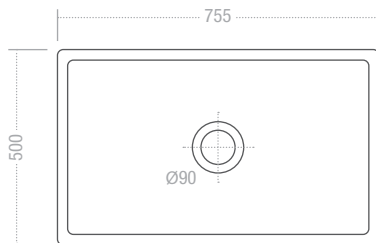

MANOR JUNIOR-01F

Sergio Butler Single Bowl - Fluted Apron

PRODUCT DETAILS

Product	MANOR JUNIOR-01F
Overall	755 x 500 x 250
Bowl	690 x 435 x 200
Bridge	N/A
Material	Glazed Fireclay
Thickness	N/A
Finish	-
Top Mount	N/A
Under Mount	<input checked="" type="checkbox"/>
Reversible	Apron

Sealing Tape & Fixing Clips	-
Waste	1x SBW 90mm Basket Waste

OPTIONAL ACCESSORIES

SQBW0

SSS1

All dimensions given are approximate and should be checked prior to installation.

Due to the individuality of these sinks we strongly recommend that a registered joiner/plumber be used to complete the install. Failure to do so will void the warranty.