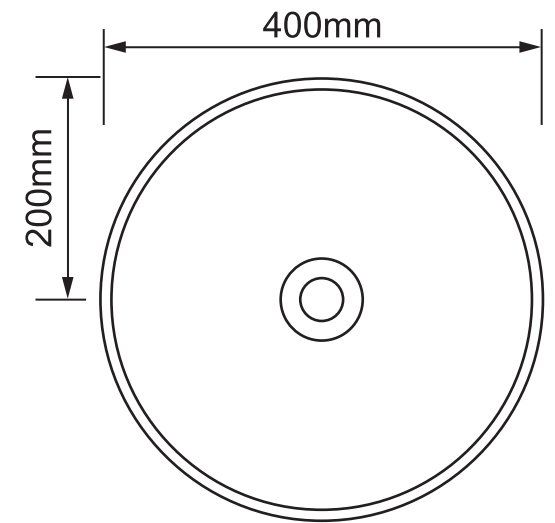

Mondella

RUMBA
MODERN MINIMALIST

RUMBA

GLOSS WHITE

ROUND VITREOUS CHINA BASIN

400mm W x 400mm D x 140mm H

Above counter basin without overflow

Suits 32mm waste (not included)

Item Number: 0205463
MON1009

10
YEAR
WARRANTY*

MON1009-FLV1
02/11/20

* Refer to www.mondella.com.au for full warranty details

All dimensions in millimetres (mm) and subject to manufacturing tolerances.