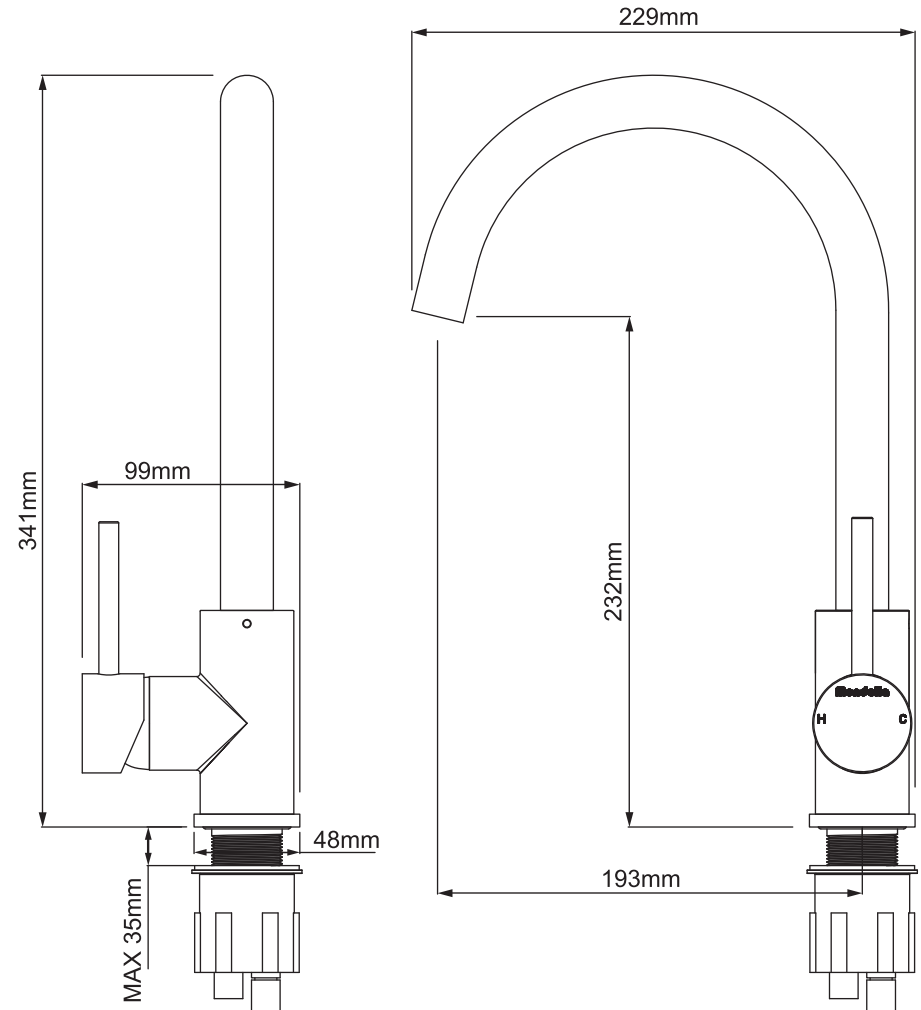

Mondella

RESONANCE
TIMELESS ALLURE

RESONANCE

MATTE BLACK
PIN SIDE LEVER SINK MIXER

35mm cartridge

High pressure rating up to 1500kPa

**Manufactured to Australian Standards
AS/NZS3718, WMKA21979 DR ApprovalMark**

**Fitted with approved water saving devices,
WELS Lic No. 1101**

Item Number: 0134810
MON0750

AS/NZS3718
WMKA21979 DR
ApprovalMark

6 litres per minute

In accordance with AS/NZS 6400

Licence No. 1101

Kinetic Sourcing Group Ltd

10 YEAR WARRANTY*

* refer to www.mondella.com.au for full warranty details

MON0750-FLV2
06/08/20

All dimensions in millimetres (mm) and subject to manufacturing tolerances.