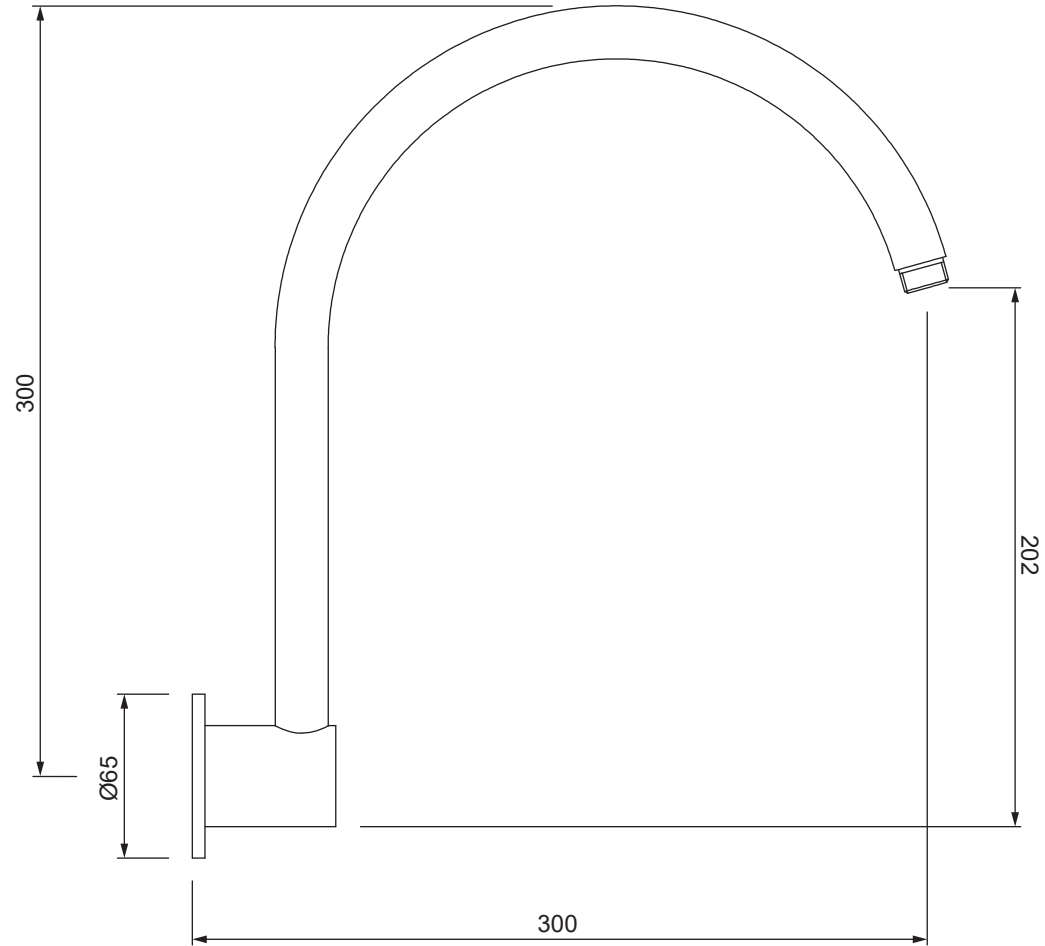

## GOOSENECK SHOWER ARM BRUSHED NICKEL

300mm Height by 300mm Reach  
65mm Slide Flange  
Lead Free Construction

ITEM NO:  
MON1864  
0683977

**10**  
YEAR  
WARRANTY

All dimensions in millimetres (mm) and subject to manufacturing tolerances.