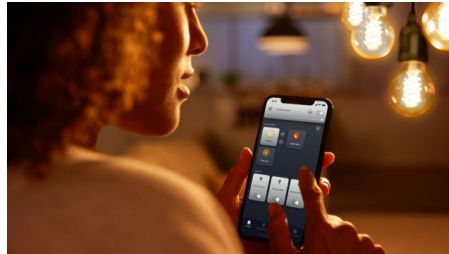

### Easy smart lighting

- Control up to 10 lights with the Bluetooth app
- Control up to 10 lights with the Bluetooth app
- Control lights with your voice\*
- Set the right mood with soft white light

## Control up to 10 lights with the Bluetooth app

With the Hue Bluetooth app, you can control your Hue smart lights in a single room of your home. Add up to 10 smart lights and control them all with just the touch of a button on your mobile device.