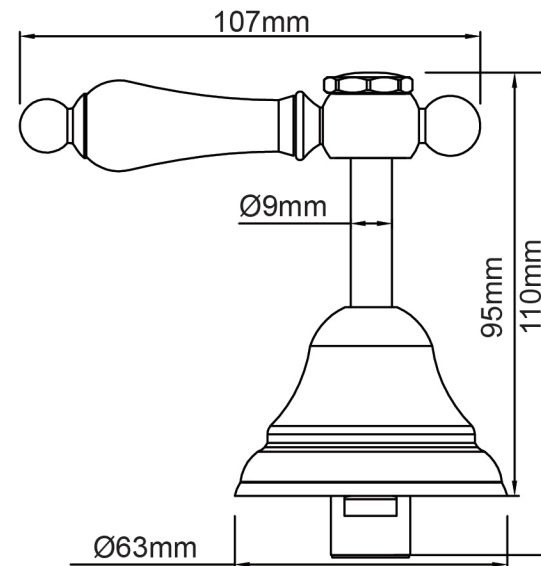

Mondella

MAESTRO
CLASSIC STYLE

MAESTRO LEVER HANDLE BATH SET

- Chrome Plated Finish.
- Fitted with 1/4 Turn Ceramic Disc Valves.
- Functional Low Maintenance Tapware.
- Manufactured to Australian Standards AS/NZS3718, Watermark 70050 DR ApprovalMark.

Item Number: 5004346

AS/NZS3718
WM70050 DR
ApprovalMark

10
YEAR
WARRANTY*

5004346-FLV1
26/10/17

* refer to www.mondella.com.au for full warranty details

All dimensions in millimetres (mm) and subject to manufacturing tolerances.