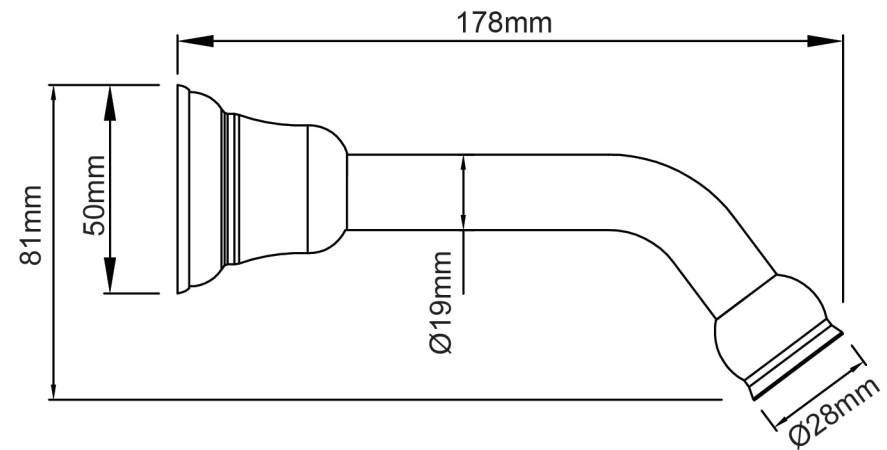

Mondella

MAESTRO
CLASSIC STYLE

MAESTRO LEVER HANDLE BATH SET

- Chrome Plated Finish.
- Fitted with 1/4 Turn Ceramic Disc Valves.
- Functional Low Maintenance Tapware.
- Manufactured to Australian Standards AS/NZS3718, Watermark 70050 DR ApprovalMark.

Item Number: 5004346

AS/NZS3718
WM70050 DR
ApprovalMark

10
YEAR
WARRANTY*

5004346-FLV1
26/10/17

* refer to www.mondella.com.au for full warranty details

All dimensions in millimetres (mm) and subject to manufacturing tolerances.