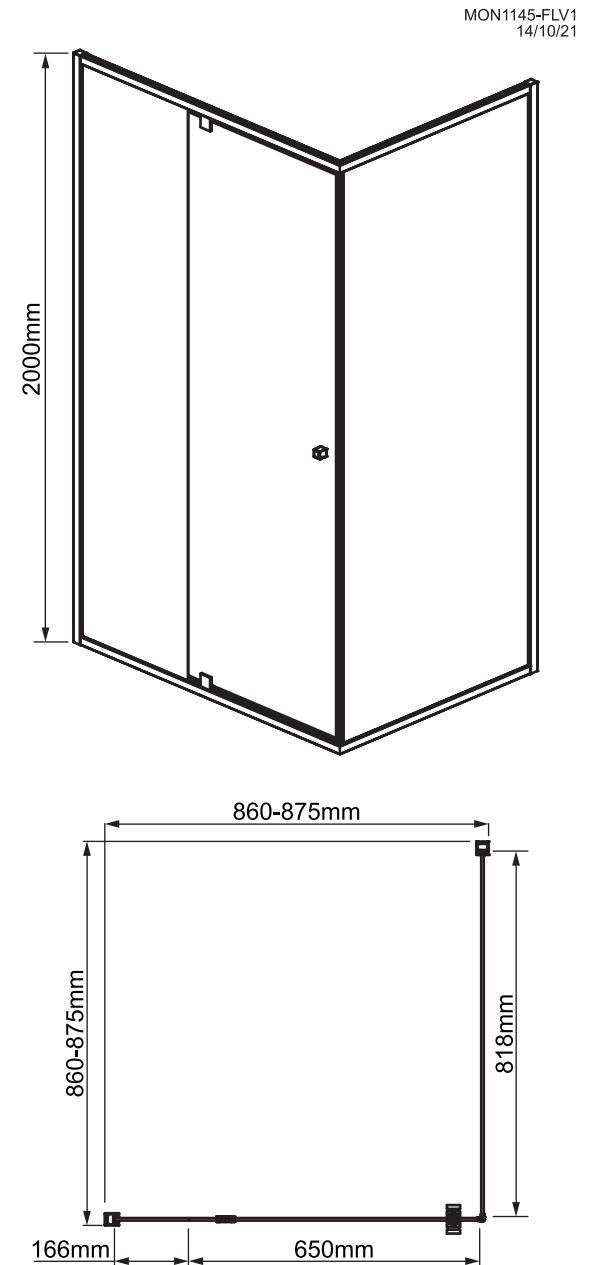

Mondella

SEMI-FRAMELESS SHOWER SCREEN

2000mm H x 860-875mm W
x 860-875mm D

6mm toughened safety glass
AS/NZS 2208

Chrome aluminium frame

Chrome zinc alloy handle

Chrome plastic pivot hinges

Pivoting door,
left or right side option

Item Number: 0294822
MON1145

10 YEAR WARRANTY*

* refer to www.mondella.com.au for full warranty details

All dimensions in millimetres (mm) and subject to manufacturing tolerances.