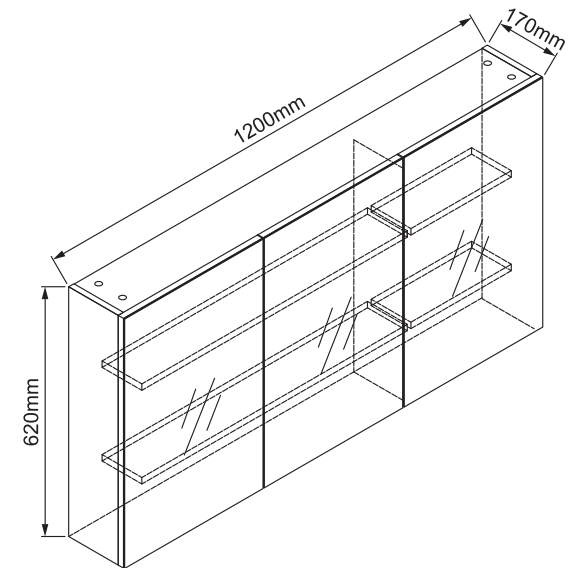

## ROCOCO

**TIMBER**

1200MM SHAVING CABINET

1200mm W x 620mm H x 170mm D

MDF and particle board construction

Oak melamine finish

Mirrored soft close doors

Internal adjustable shelves

Includes wall fixing kit

Item Number: 0184826  
MON0905

**10**  
**YEAR**  
**WARRANTY\***

MON0905-FLV1  
19/08/20

\* refer to [www.mondella.com.au](http://www.mondella.com.au) for full warranty details

All dimensions in millimetres (mm) and subject to manufacturing tolerances.