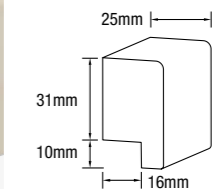

Channel 25 with Silhouette DADO Rail

easyDADO classic

easyDADO vogue

Silhouette DADO

GP easyDADO Classic rail	
DESCRIPTION	Rebated
HEIGHT	2700mm
WIDTH	48mm
THICKNESS	28mm
PRODUCT CODE	0521570

GP easyDADO Vogue rail	
DESCRIPTION	Rebated
HEIGHT	2700mm
WIDTH	67mm
THICKNESS	18mm
PRODUCT CODE	0521564

GP Silhouette DADO rail	
DESCRIPTION	Rebated
HEIGHT	2700mm
WIDTH	42mm
THICKNESS	25mm
PRODUCT CODE	0521569

How It Works

It's as simple as 1,2,3! Follow the steps shown to purchase or order your product. If you need further advice, speak to a team member at the Special Orders Desk in-store.

1. Select The Product You Want

View the extensive range available in this brochure or online. Use the number shown below to order your product online or in-store.

Length	900mm	2400mm	3000mm
Width	1200mm	1200mm	1200mm
Thickness	9mm	9mm	9mm
easyVJ 60	0467517	0467515	0467504
easyVJ 100	0330843	0330364	0330158