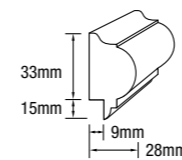

Channel 25 with Silhouette DADO Rail

easyDADO classic

easyDADO vogue

Silhouette DADO

GP easyDADO Classic rail	
DESCRIPTION	Rebated
HEIGHT	2700mm
WIDTH	48mm
THICKNESS	28mm
PRODUCT CODE	0521570

GP easyDADO Vogue rail	
DESCRIPTION	Rebated
HEIGHT	2700mm
WIDTH	67mm
THICKNESS	18mm
PRODUCT CODE	0521564

GP Silhouette DADO rail	
DESCRIPTION	Rebated
HEIGHT	2700mm
WIDTH	42mm
THICKNESS	25mm
PRODUCT CODE	0521569

How It Works

It's as simple as 1,2,3! Follow the steps shown to purchase or order your product. If you need further advice, speak to a team member at the Special Orders Desk in-store.