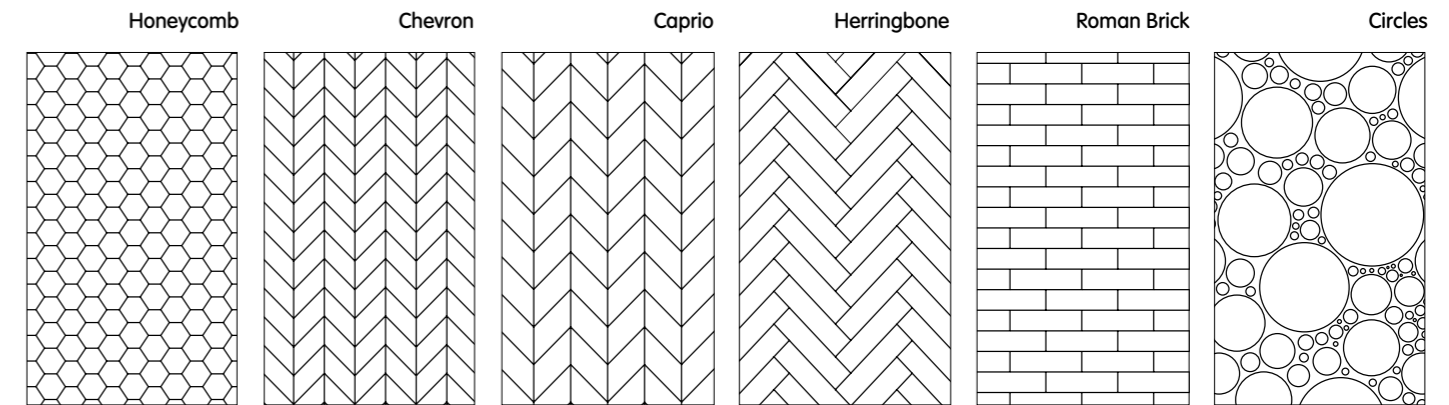

Expression profiles

GP GENERAL PURPOSE	
LENGTH	2700mm
WIDTH	1200mm
THICKNESS	9mm
Honeycomb	0034889
Chevron	0034890
Caprio	0207922
Herringbone	0207928
Roman Brick	0034892
Circles	0034893

Product features:

- 6 unique designs to choose from
- Pre-primed
- Hidden tongue and groove easyJOIN+ system
- Consistent board surface, no knot holes, splitting or splinters
- Used for general purpose interior walls and ceilings
- Australian Made & Owned

*Some lead times may apply for non stocked items - speak to a team member for more information.