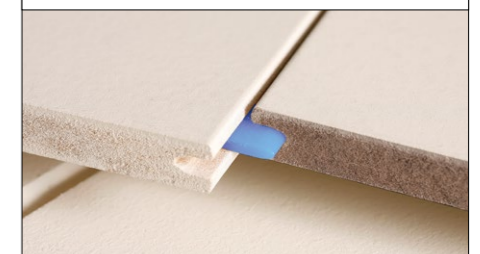

Wet Area Interior / Semi-Exterior

Visit [bunnings.com.au/easycraft](https://www.bunnings.com.au/easycraft) for inspirational home project ideas

Installation made easy

Easycraft panels include the easyJOIN+ system that allows for a fuss free, quick installation. The panels are identified by a green tongue for general purpose interior and a blue tongue for wet area interior and semi-exterior applications.