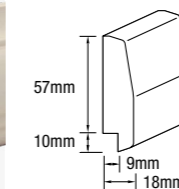

Channel 25 with Silhouette DADO Rail

easyDADO classic

easyDADO vogue

Silhouette DADO

GP easyDADO Classic rail	
DESCRIPTION	Rebated
HEIGHT	2700mm
WIDTH	48mm
THICKNESS	28mm
PRODUCT CODE	0521570

GP easyDADO Vogue rail	
DESCRIPTION	Rebated
HEIGHT	2700mm
WIDTH	67mm
THICKNESS	18mm
PRODUCT CODE	0521564

GP Silhouette DADO rail	
DESCRIPTION	Rebated
HEIGHT	2700mm
WIDTH	42mm
THICKNESS	25mm
PRODUCT CODE	0521569

How It Works

It's as simple as 1,2,3! Follow the steps shown to purchase or order your product. If you need further advice, speak to a team member at the Special Orders Desk in-store.