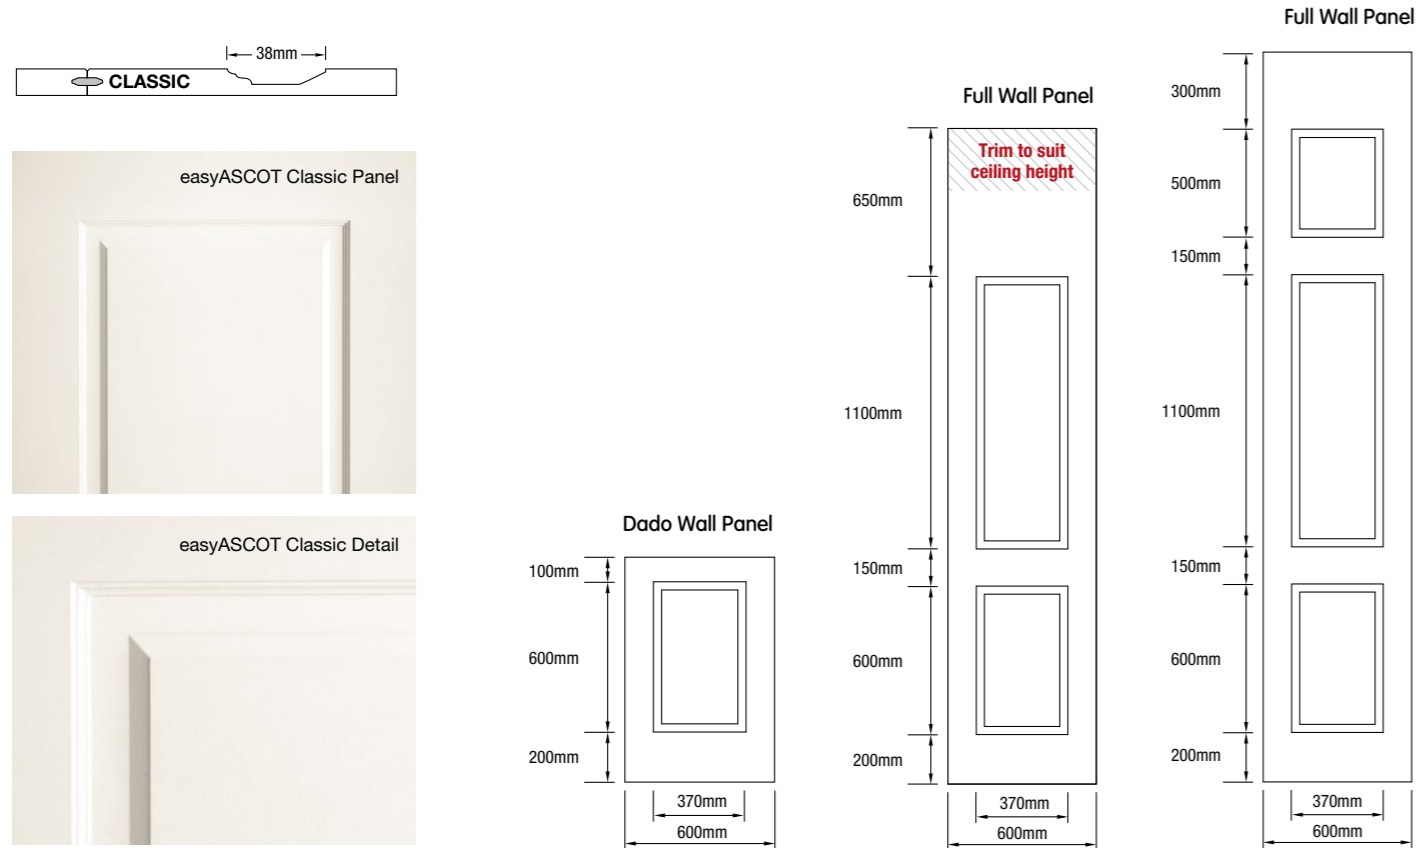

Product features:

- Made from Moisture Resistant (MREO) MDF
- Hidden tongue and groove easyJOIN+ system
- Comes pre-primed for faster easier installation
- High impact resistance, 300% tougher than plasterboard
- Consistent board surface, no knot holes, splitting or splinters
- Australian Made & Owned

easyASCOT Vogue Duo, easyDADO Classic Rail

easyASCOT Classic Full Wall Panel

easyASCOT classic

GP easyASCOT CLASSIC PANEL			
DESCRIPTION	Dado Wall	Full Wall	Full Wall
HEIGHT	900mm	2700mm	3000mm
WIDTH	600mm	600mm	600mm
THICKNESS	9mm	9mm	9mm
PRODUCT CODE	0330028	0330156	0207935

easyASCOT Vogue Solo, easyDADO Vogue Rail

easyASCOT vogue

GP easyASCOT VOGUE PANEL			
DESCRIPTION	Solo 900	Duo 900	Duo 1200
HEIGHT	900mm	900mm	1200mm
WIDTH	600mm	1200mm	600mm
THICKNESS	9mm	9mm	9mm
PRODUCT CODE	0081533	0081535	0081534