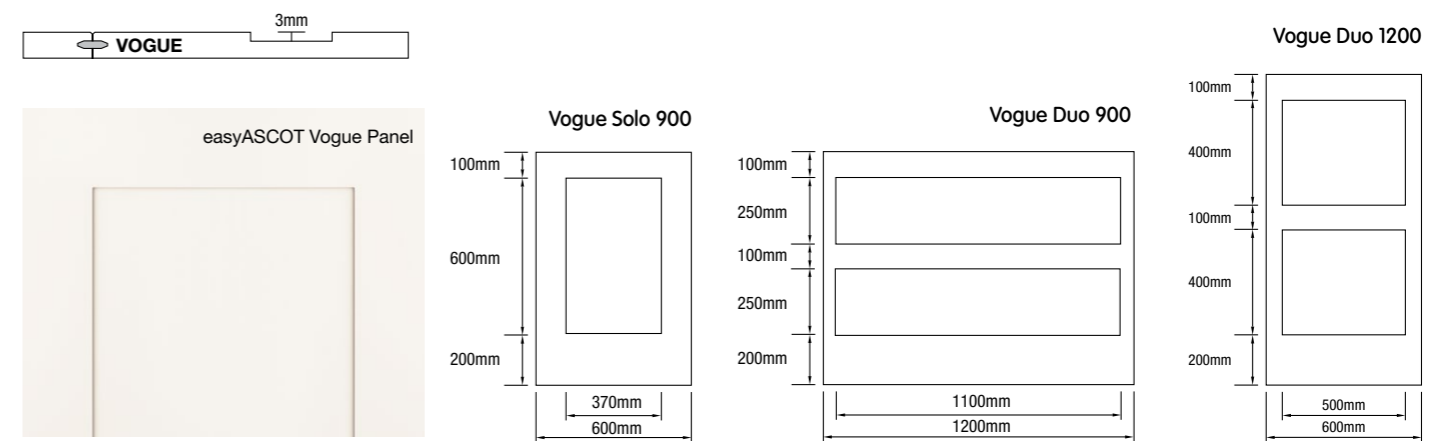

easyASCOT Vogue Duo, easyDADO Classic Rail

easyASCOT Classic Full Wall Panel

easyASCOT classic

GP easyASCOT CLASSIC PANEL			
DESCRIPTION	Dado Wall	Full Wall	Full Wall
HEIGHT	900mm	2700mm	3000mm
WIDTH	600mm	600mm	600mm
THICKNESS	9mm	9mm	9mm
PRODUCT CODE	0330028	0330156	0207935

easyASCOT Vogue Solo, easyDADO Vogue Rail

easyASCOT vogue

GP easyASCOT VOGUE PANEL			
DESCRIPTION	Solo 900	Duo 900	Duo 1200
HEIGHT	900mm	900mm	1200mm
WIDTH	600mm	1200mm	600mm
THICKNESS	9mm	9mm	9mm
PRODUCT CODE	0081533	0081535	0081534