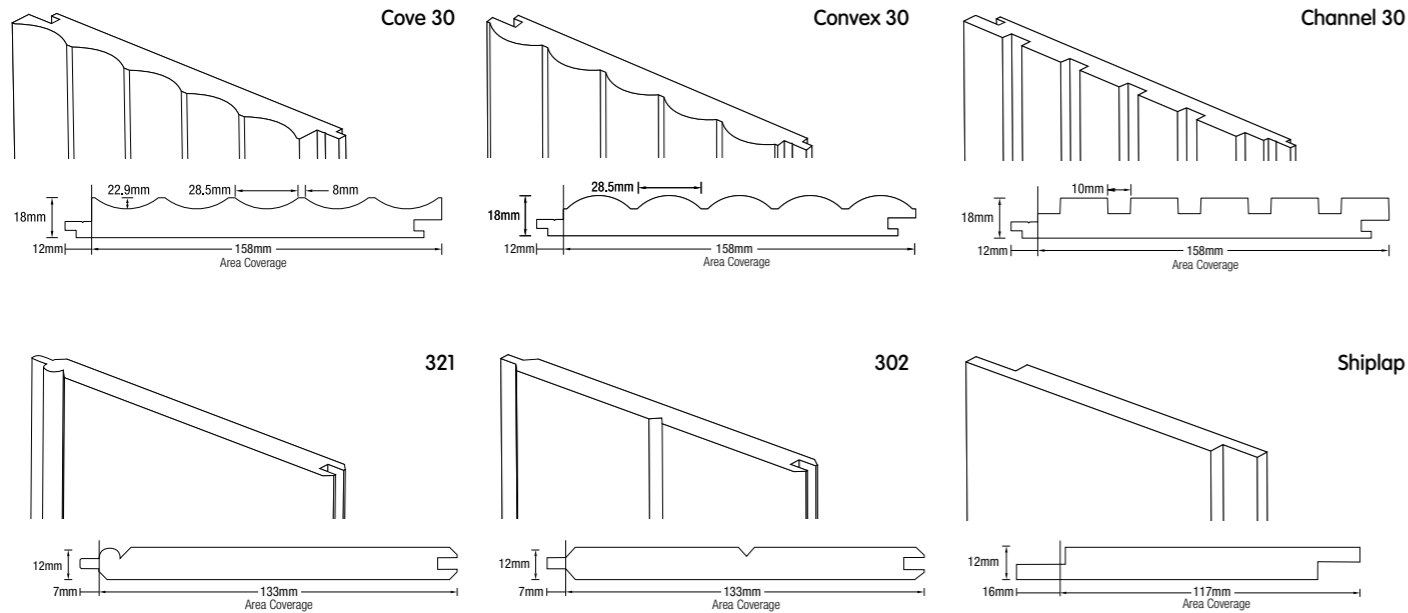

Channel 25
 Dimensions: 6mm, 27.5mm, 10mm, 16mm

Cove 38
 Dimensions: 6mm, 29.8mm, 3.5mm, 16mm

Cove 50
 Dimensions: 8mm, 53mm, 4mm, 16mm

Convex 18
 Dimensions: R8mm, 6mm, 15.1mm, 2mm, 16mm

Convex 35
 Dimensions: R15mm, 10mm, 35mm, 2mm, 16mm

Convex 45
 Dimensions: R47.1mm, 44.2mm, 2mm, 16mm

Provincial Batten
 Dimensions: 5mm, 30mm, 30mm, 16mm

For more tips and videos on installations or FAQs visit

GP SILHOUETTE RANGE				
LENGTH	1200mm	2400mm	2700mm	3100mm
WIDTH	600mm	1200mm	1200mm	1200mm
THICKNESS	16mm	16mm	16mm	16mm
Channel 25	0493168	0467467	0467511	0467481
Cove 38	0493142	0467464	0467493	0467475
Cove 50	-	0467483	0467473	0467485
Convex 18	-	0467494	0467482	0467496
Convex 35	0493212	0467465	0467480	0467497
Convex 45	-	0467472	0467484	0467474
Provincial Batten	-	0467501	0467503	0467505

*Some lead times may apply for non stocked items - speak to a team member for more information. *Note: Profile runs the length of the panel.

easylining boards

Our easyLINING boards feature the consistent tongue and groove join, adding character and allure for those looking to effortlessly elevate their living or working spaces. Crafted to be lightweight, easy to handle and quick to install, these boards maintain the traditional method of manufacturing lining boards, showcasing an intricate interlocking edge detail and a refined, smooth finish.