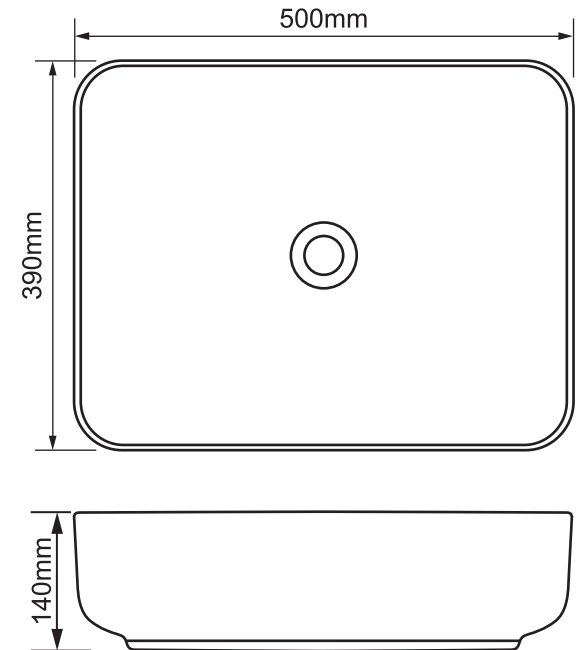

## CONCERTO

**MATTE WHITE**  
RECTANGULAR VITREOUS  
CHINA BASIN

**500mm W x 390mm D x 140mm H**

**Above counter basin without overflow**

**Suits 32mm waste (not included)**

Item Number: 0205456  
MON1003

**10**  
**YEAR**  
**WARRANTY\***

MON1003-FLV1  
03/11/20

\* refer to [www.mondella.com.au](http://www.mondella.com.au) for full warranty details

All dimensions in millimetres (mm) and subject to manufacturing tolerances.