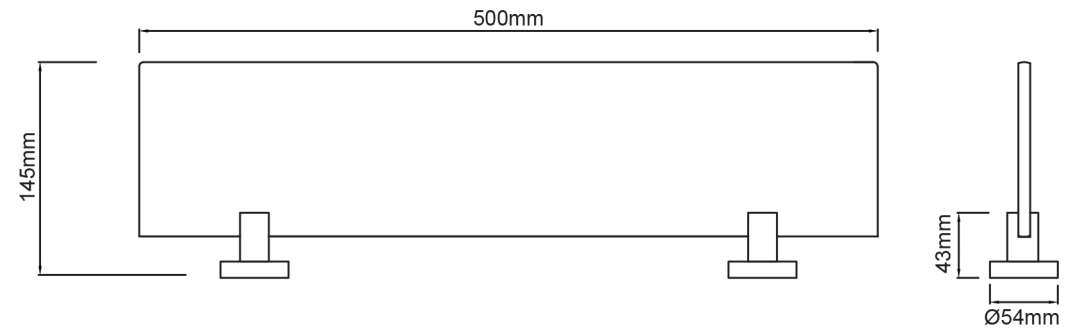

Mondella

RESONANCE
TIMELESS ALLURE

RESONANCE

CHROME GLASS SHELF

500mm W x 54mm H x 145mm D

Metal construction

Tempered glass

Item Number: 0125174
MON0704

10 YEAR WARRANTY*

MON0704-FLV1
23/09/19

* refer to www.mondella.com.au for full warranty details

All dimensions in millimetres (mm) and subject to manufacturing tolerances.