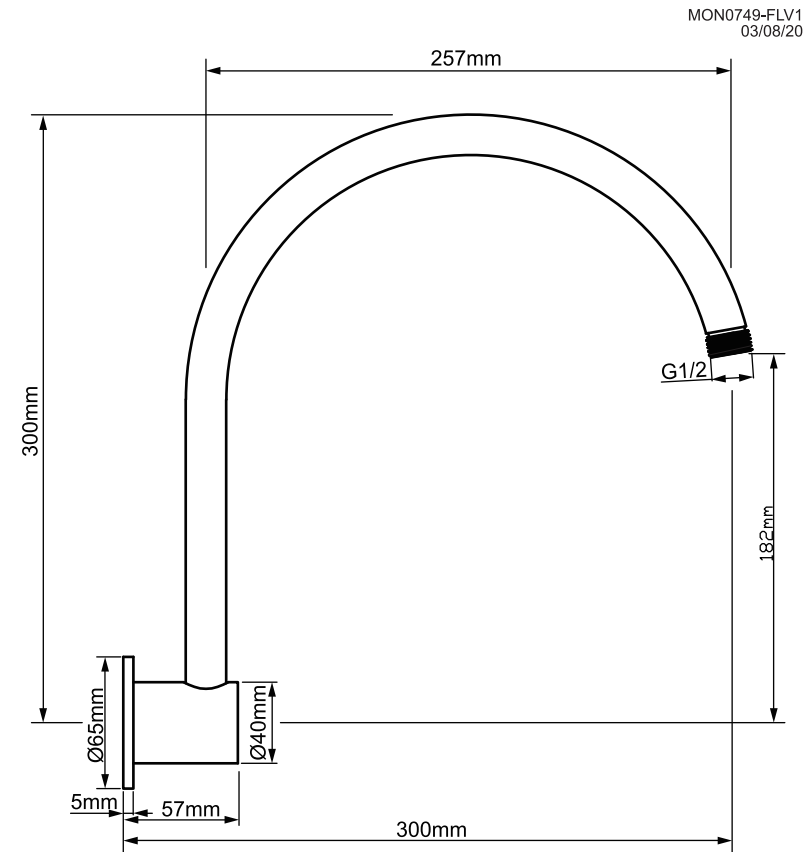

Mondella

RESONANCE
TIMELESS ALLURE

RESONANCE

CHROME
GOOSENECK SHOWER ARM

Brass construction

Suits all standard shower heads

Item Number: 0134809
MON0749

10
YEAR
WARRANTY*

* refer to www.mondella.com.au for full warranty details

All dimensions in millimetres (mm) and subject to manufacturing tolerances.