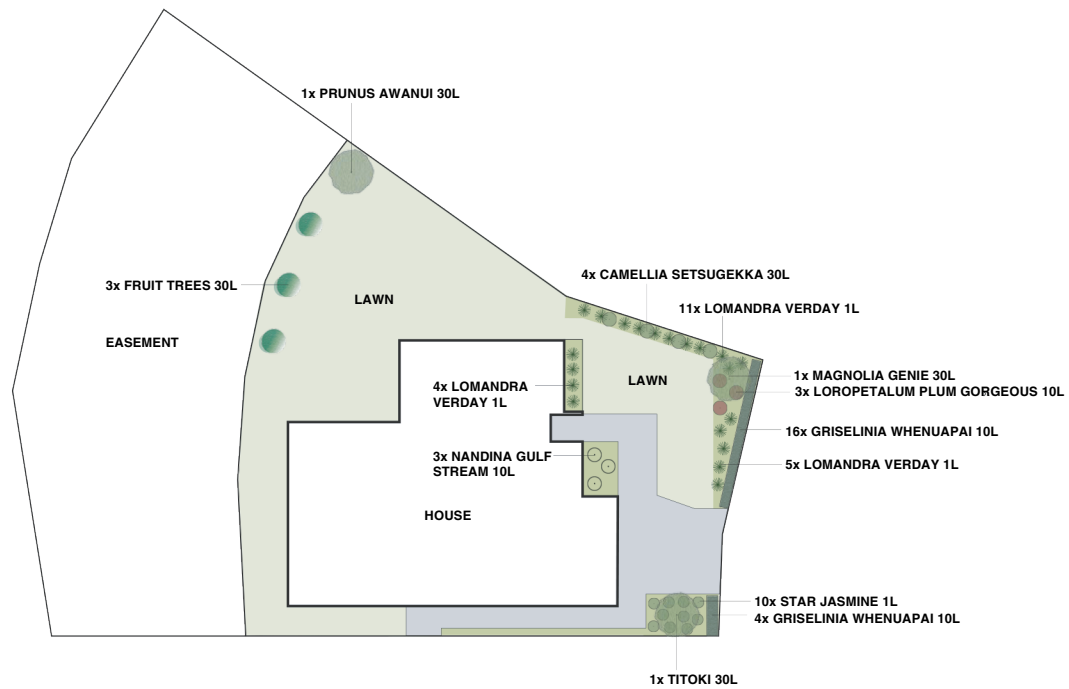

SMALL COMMERCIAL GREENLIFE SERVICE

230.70m²

SHRUBS

TREES

MAGNOLIA GENIE

ALECTRYON EXCELSUM

PRUNUS AWANUI

PLANT NAME	ITEM NUMBER	QUANTITY	COMMERCIAL PRICE (EXCL GST)	TOTAL COMMERCIAL PRICE (EXCL GST)
Lomandra Verday 1 litre	8910710	20	\$7.51	\$150.20
Titoki 30 Litre	0159376	1	\$130.70	\$130.70
Camellia Setsugekka 30 litre	0159368	4	\$116.20	\$464.80
Griselinia Whenuapai 10 litre	0055781	20	\$38.73	\$774.60
Fruit Trees 30 litre	0159376	3	\$130.70	\$392.10
Star Jasmin 1 Litre	8910802	10	\$7.51	\$75.10
Prunus Awanui 30 Litre	0159376	1	\$130.70	\$130.70
Magnolia Genie 30 Litre	0159376	1	\$130.70	\$130.70
Nandina Gulf Stream 10 Litre	0589608	3	\$38.73	\$116.19
Loropetalum Plum Gorggeous 10 Litre	0318702	3	\$42.69	\$128.07
TOTAL COST				\$2493.16