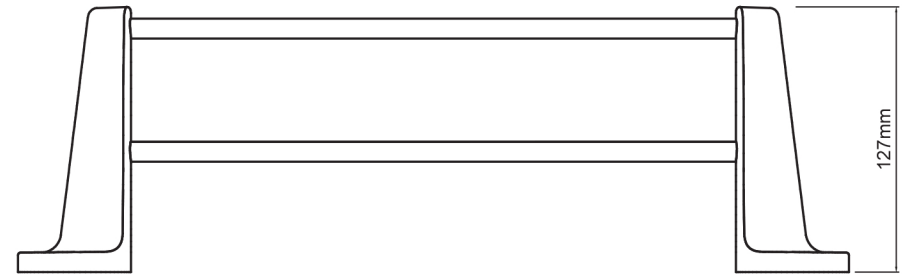

# Mondella

PRELUDE

PRELUDE

**CHROME**

900MM  
DOUBLE TOWEL RAIL

**900mm W x 70mm H x 127mm D**

**Metal construction**

Item Number: 0125136  
MON0677

**10**  
**YEAR**  
**WARRANTY\***

MON0677-FLV1  
23/09/19

\* refer to [www.mondella.com.au](http://www.mondella.com.au) for full warranty details

All dimensions in millimetres (mm) and subject to manufacturing tolerances.