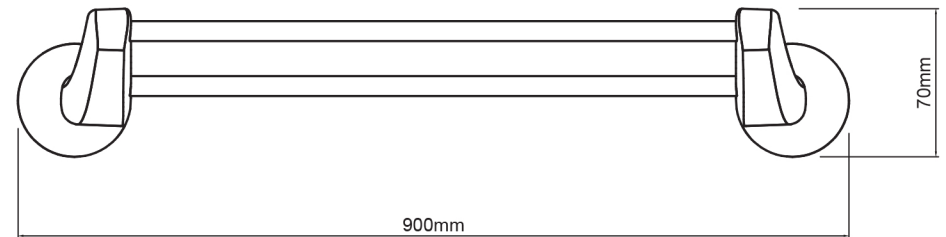

# Mondella

PRELUDE

PRELUDE

**CHROME**

900MM  
DOUBLE TOWEL RAIL

**900mm W x 70mm H x 127mm D**

**Metal construction**

Item Number: 0125136  
MON0677

**10**  
**YEAR**  
**WARRANTY\***

MON0677-FLV1  
23/09/19

\* refer to [www.mondella.com.au](http://www.mondella.com.au) for full warranty details

All dimensions in millimetres (mm) and subject to manufacturing tolerances.