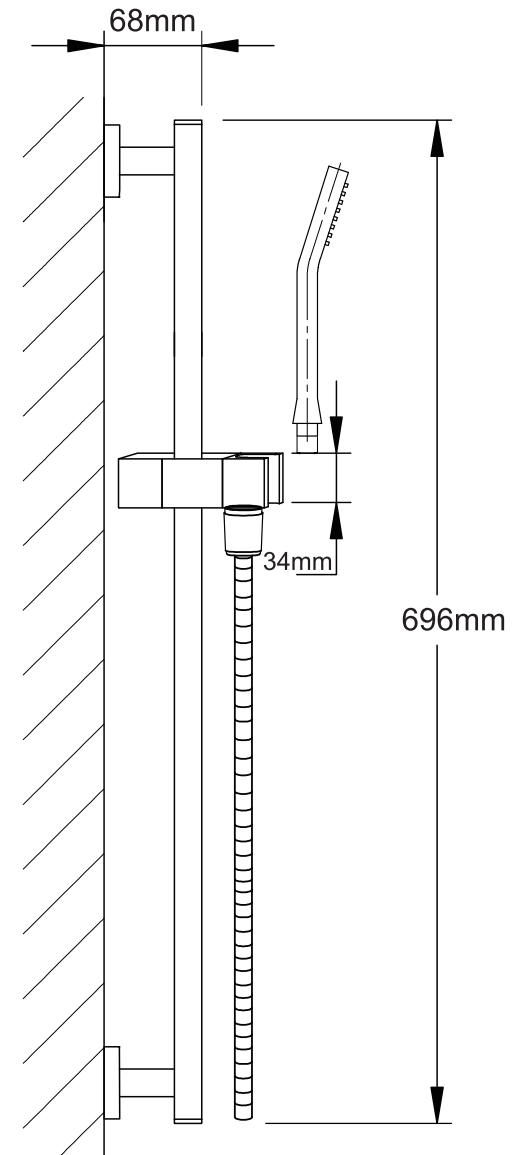

Mondella

ROCOCO
SQUARE FLAIR

ROCOCO

MATTE BLACK
SINGLE FUNCTION
HAND SHOWER ON RAIL

Matte black brass rail

ABS shower head

Push-button adjustable slider

Item Number: 0134824
MON0763

AS/NZS 3662 WM21832
ApprovalMark

9 litres per
minute

In accordance with AS/NZS 6400

Licence No. 1101

Kinetic Sourcing Group Ltd

10 YEAR WARRANTY*

* Refer to www.mondella.com.au for full warranty details

MON0763-FLV2
05/08/20

All dimensions in millimetres (mm) and subject to manufacturing tolerances.