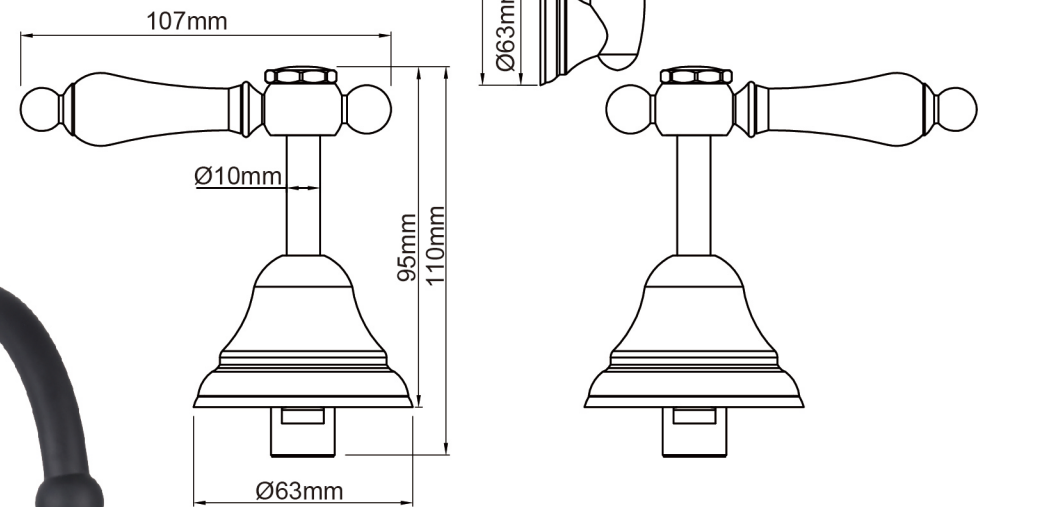

Mondella

MAESTRO
CLASSIC STYLE

MAESTRO LEVER HANDLE WALL SINK SET

- Matte Black Finish.
- Fitted with 1/4 Turn Ceramic Disc Valves.
- Functional Low Maintenance Tapware.
- Manufactured to Australian Standards AS/NZS3718, Watermark 70050 DR ApprovalMark.
- Fitted with Approved Water Saving Devices. WELS Lic no.1101.

Item Number: 5004217

AS/NZS3718
WM70050 DR
ApprovalMark

10 YEAR WARRANTY*

* refer to www.mondella.com.au for full warranty details

All dimensions in millimetres (mm) and subject to manufacturing tolerances.