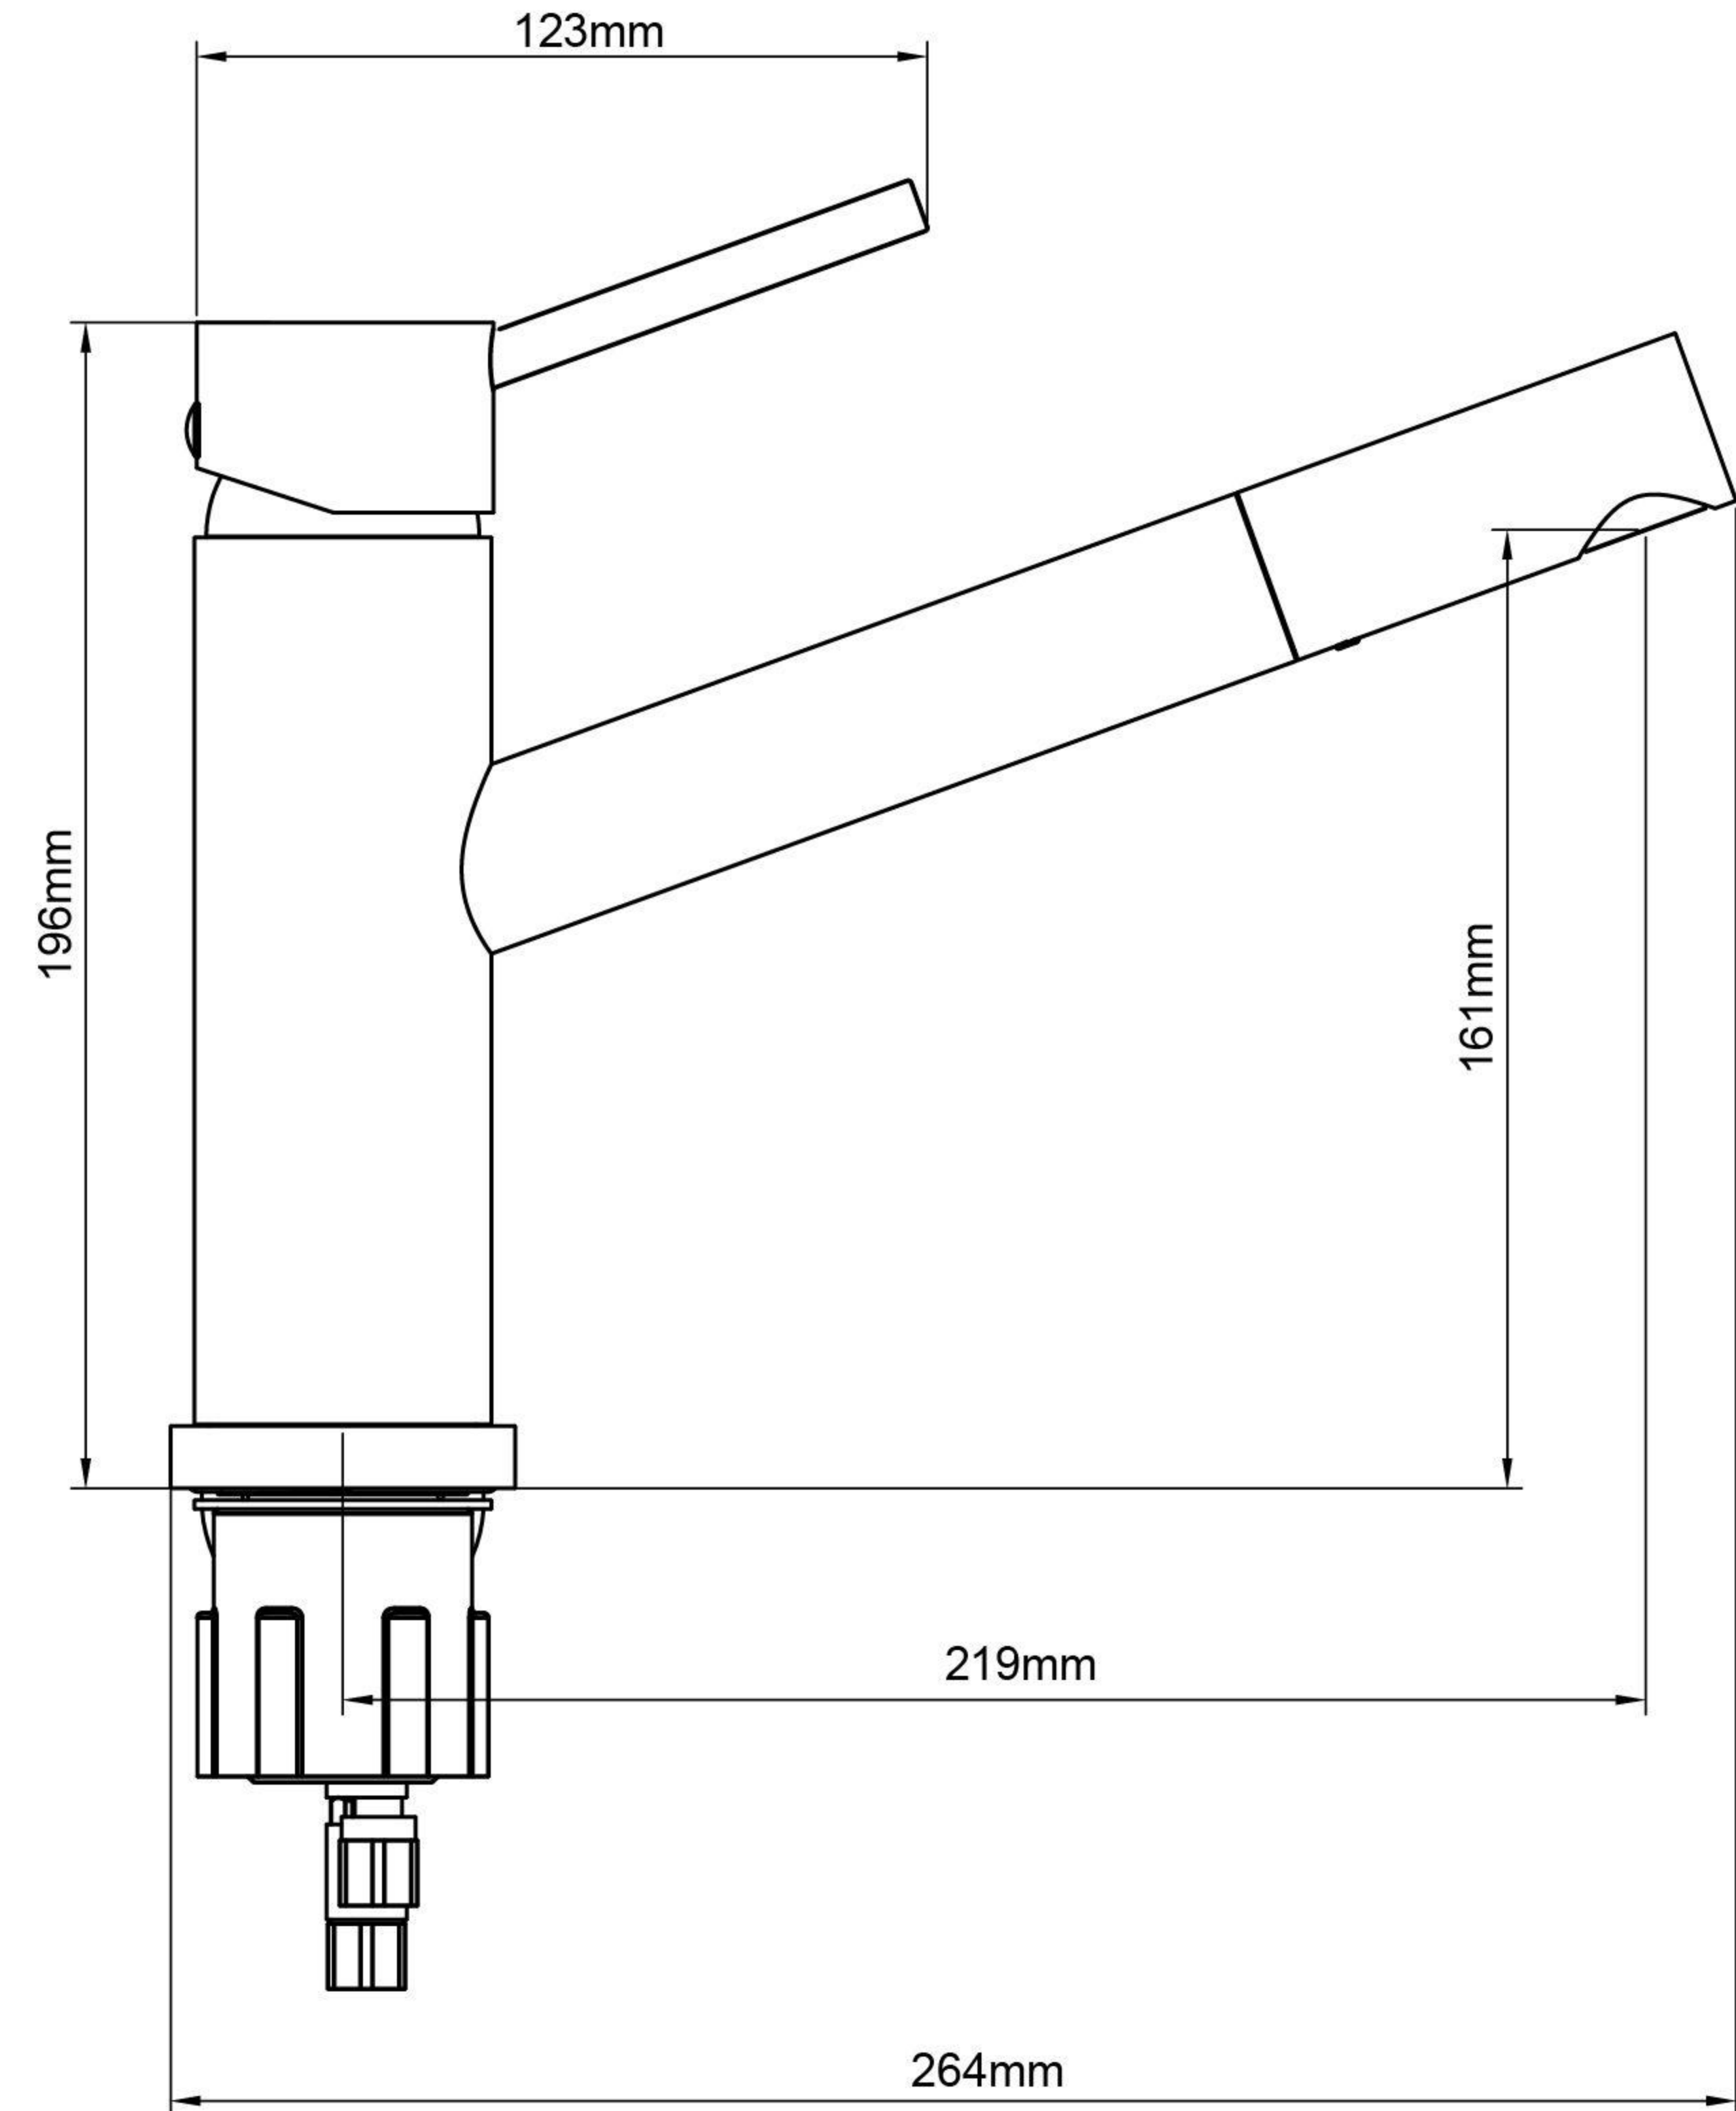

Mondella

RESONANCE
TIMELESS ALLURE

RESONANCE PIN LEVER SINK MIXER

- 40mm Cartridge.
- Matte Black Finish.
- Manufactured to New Zealand Standards AS/NZS3718, WMKA21979 DR ApprovalMark.
- Fitted with Approved Water Saving Devices. WELS Lic No. 1101.
- Suitable for Unequal/Mains Pressure (Minimum 55kPa).

Item Number: 00045718

AS/NZS3718
WMKA21979 DR
ApprovalMark

10
YEAR
WARRANTY

7.5 litres per minute

In accordance with AS/NZS 4400

Licence No. 1101
Kinetic Sourcing Group Ltd

LOW PRESSURE

7.5 litres per minute

In accordance with AS/NZS 4400

Licence No. 1101
Kinetic Sourcing Group Ltd

00045718-FLV1
05/06/18

* refer to www.mondella.com.au for full warranty details

All dimensions in millimetres (mm) and subject to manufacturing tolerances.