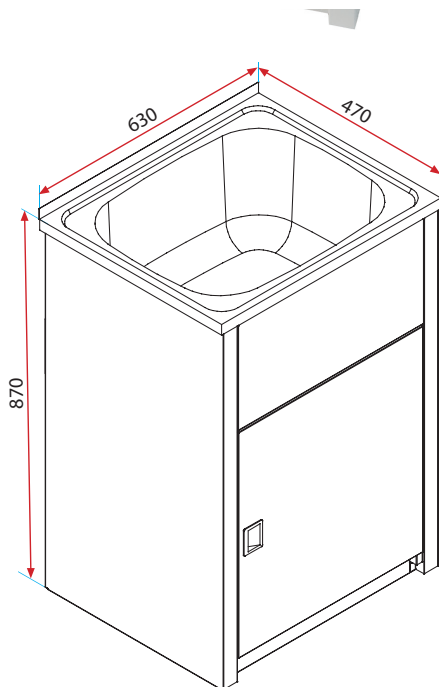

Everhard 45L Laundry Unit

Product Codes:

71X4500 (Previously 71076)

Bowl:

- / 45L stainless steel bowl
- / 2 x ø42 tapholes with single bypass
- / 90mm chrome basket waste
- / Chrome-plated blanking plug with nut

Overall Dimensions:

630 W x 870 H x 470mm D

Disclaimer: All measurement are in millimetres and are solely for reference purposes. Colours have been reproduced with as much accuracy as possible. Any changes resulting from technical advance of design or colour may be made without prior notice. Tapware, accessories and appliances are for illustration purposes only. Further information on warranties is available at www.everhard.com.au