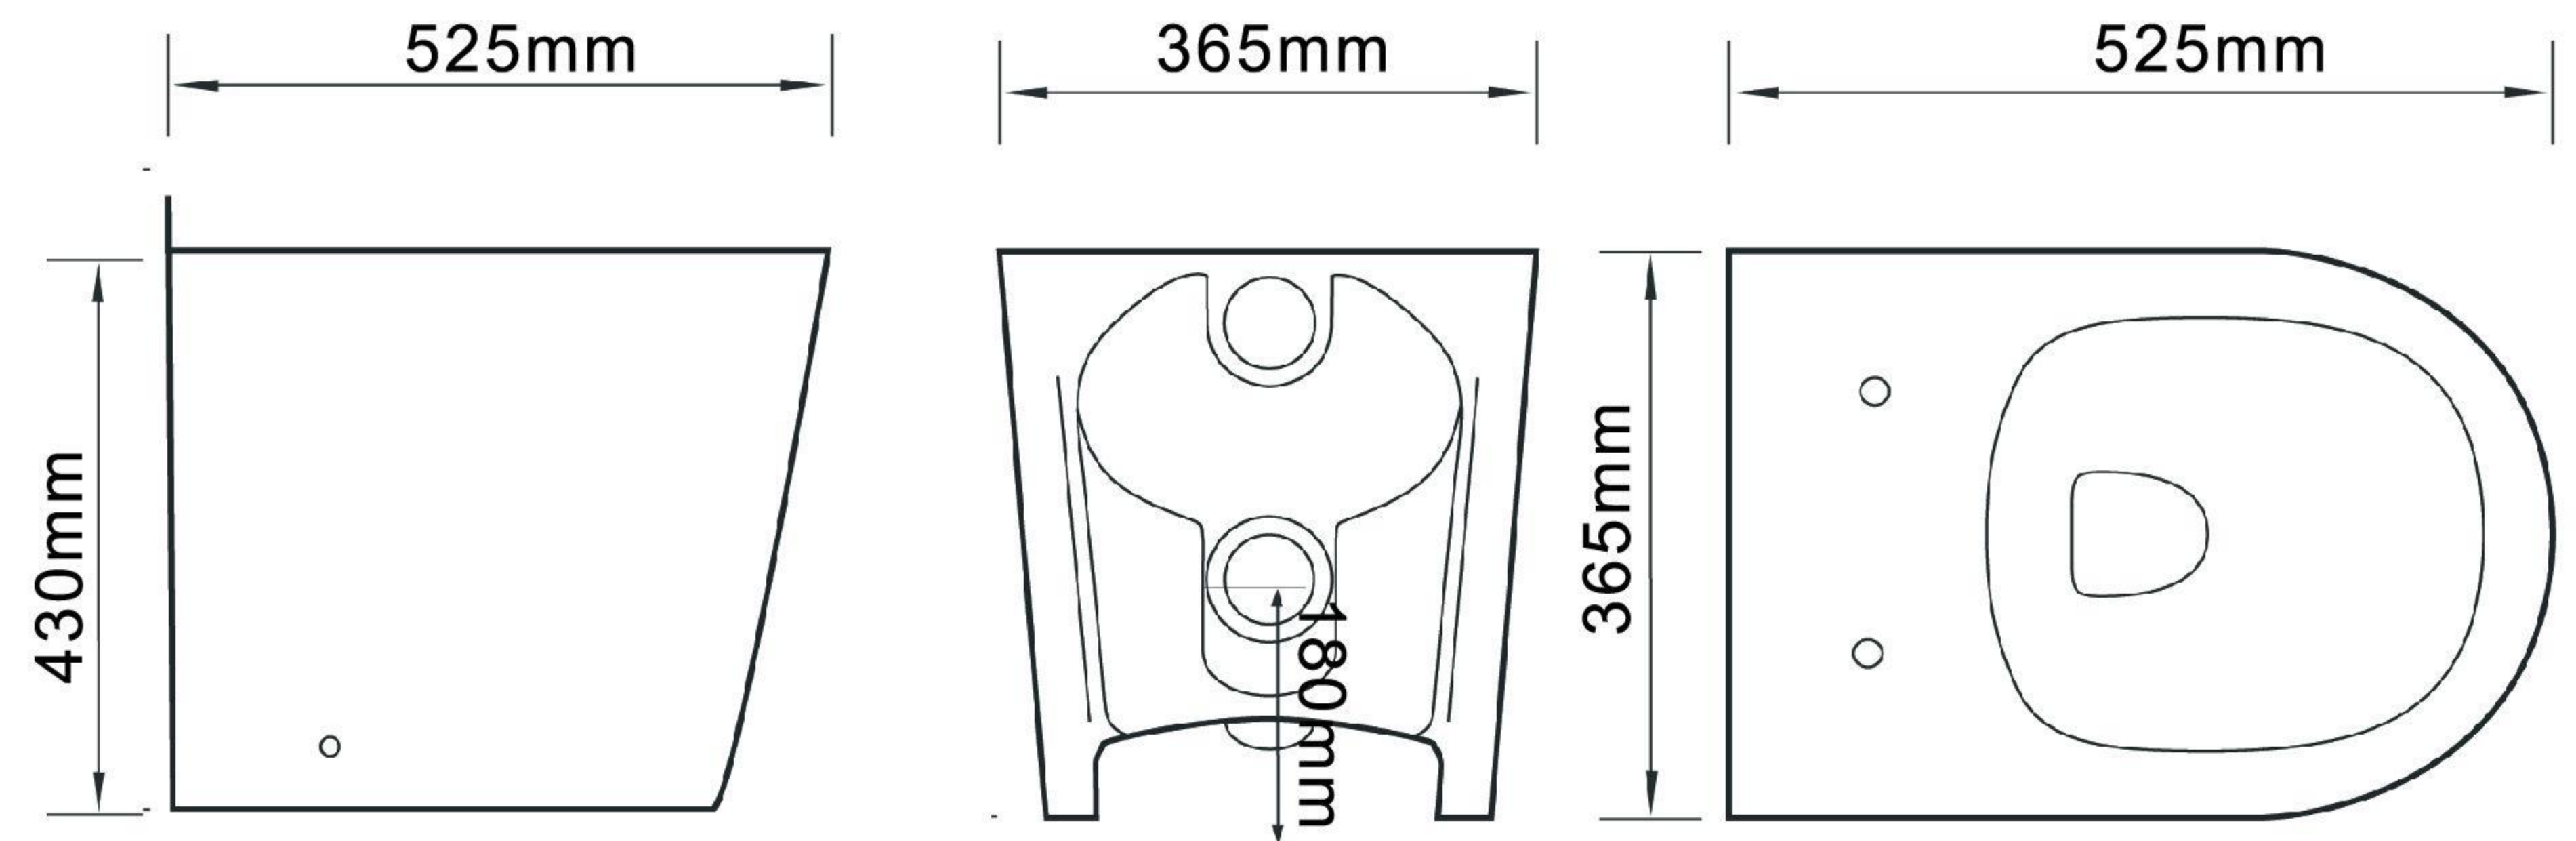

Mondella

CONCERTO
SLEEK EDGE

CONCERTO BACK TO WALL FLOOR PAN

- Vitreous China - Strong and Durable.
- S & P Trap Combination Design.
- Adjustable Setting Distance
S: 140-150mm P: 180mm.
- Soft Close Quick Release Seat.
- Suits Concerto In Wall Cistern (Available Separately).

Item Number: 5003218

WaterMark

AS1172.1
WM74539
ApprovalMark

10 YEAR WARRANTY*

* refer to www.mondella.com.au for full warranty details

5003218-FLV1
08/01/18

All dimensions in millimetres (mm) and subject to manufacturing tolerances.